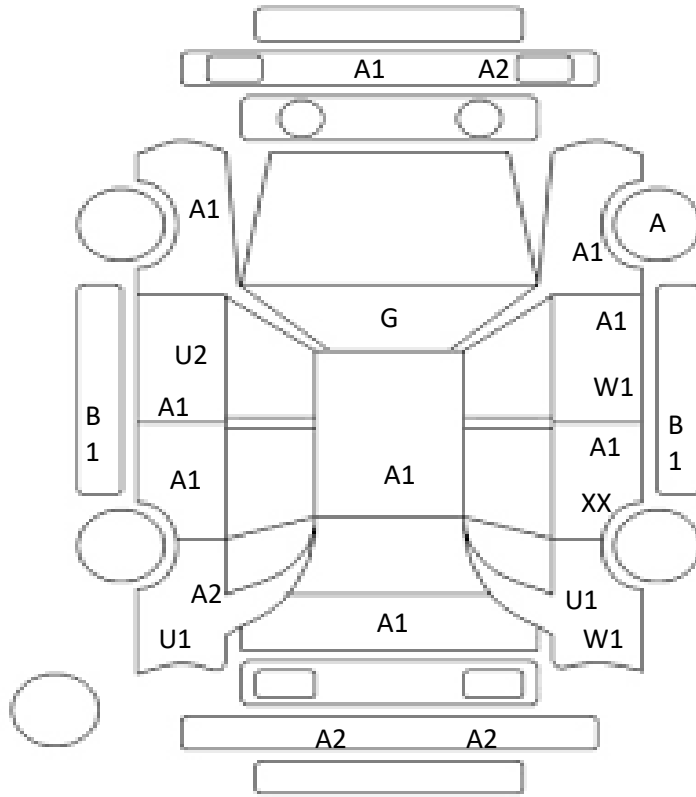

DATE
2024/4/23

Car Number	Chassis Number
F09-D58	ZVW41-3265666

(Remark)

A(Scratch) U(Dent) S(Rust) W(Uneven paint) X(Crack) C(Corrode) P(Paint Faded)
 XX(Replacement) X(Replacement requires) G(Stone chip in the glass) Scale: 1 < 2 < 3 < 4