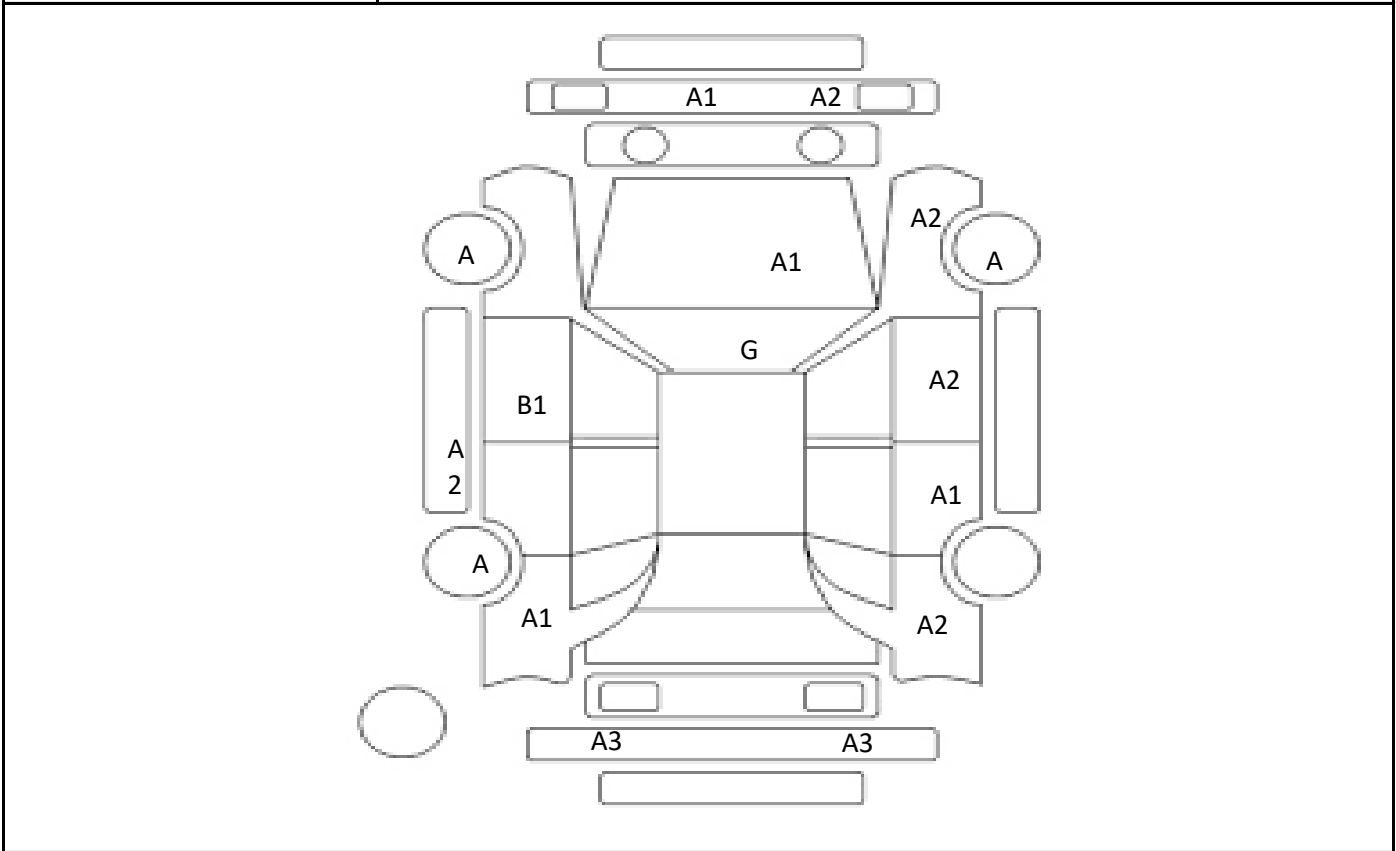

Car Number	Chassis Number
F09-D41	ZVW51-8037972

(Remark)

A(Scratch) U(Dent) S(Rust) W(Uneven paint) X(Crack) C(Corrode) P(Paint Faded)
 XX(Replacement) X(Replacement requires) G(Stone chip in the glass) Scale: 1 < 2 < 3 < 4