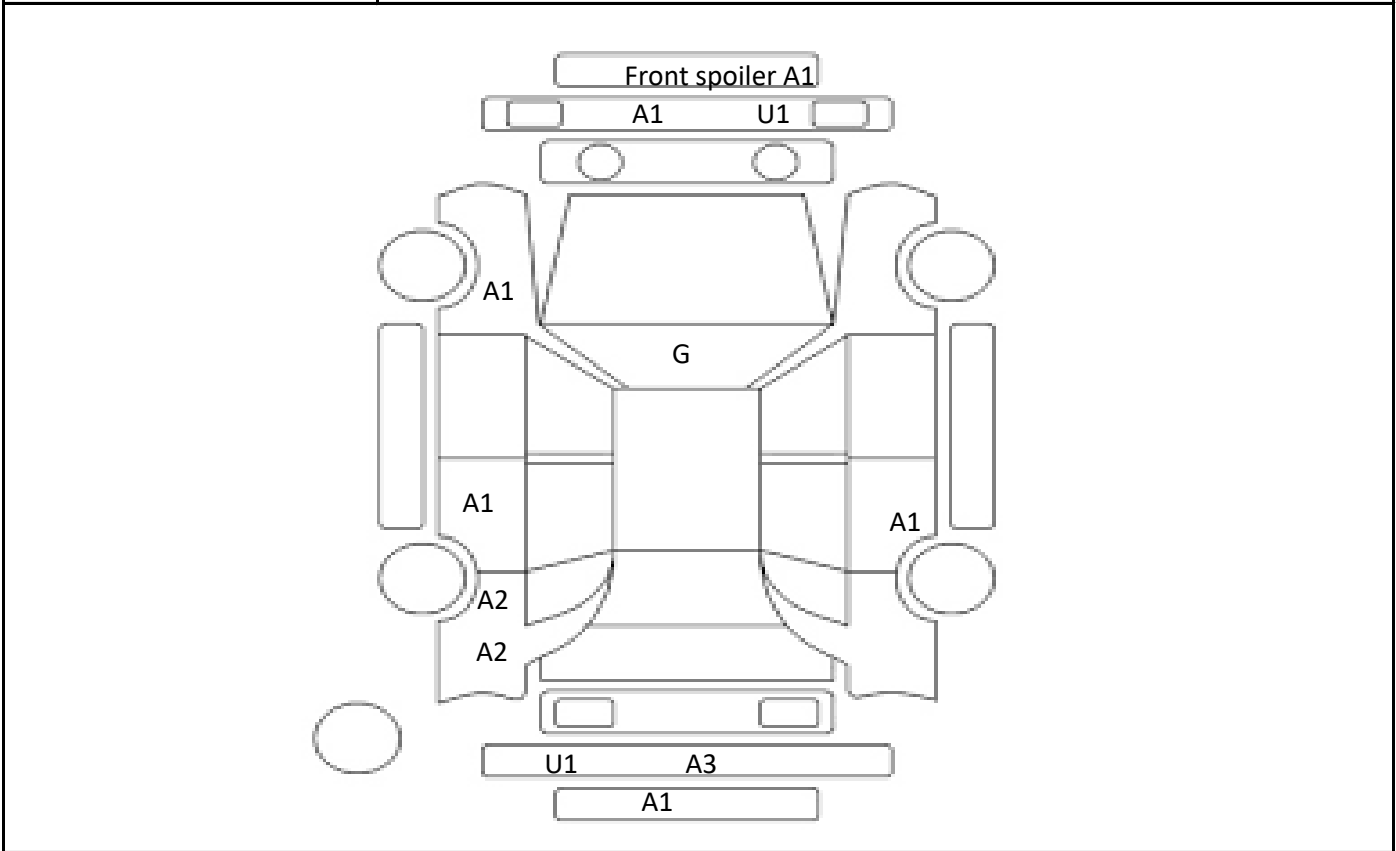

Car Number	Chassis Number
F09-C65	ZVW41-3174755

(Remark)

A(Scratch) U(Dent) S(Rust) W(Uneven paint) X(Crack) C(Corrode) P(Paint Faded)
 XX(Replacement) X(Replacement requires) G(Stone chip in the glass) Scale: 1 < 2 < 3 < 4