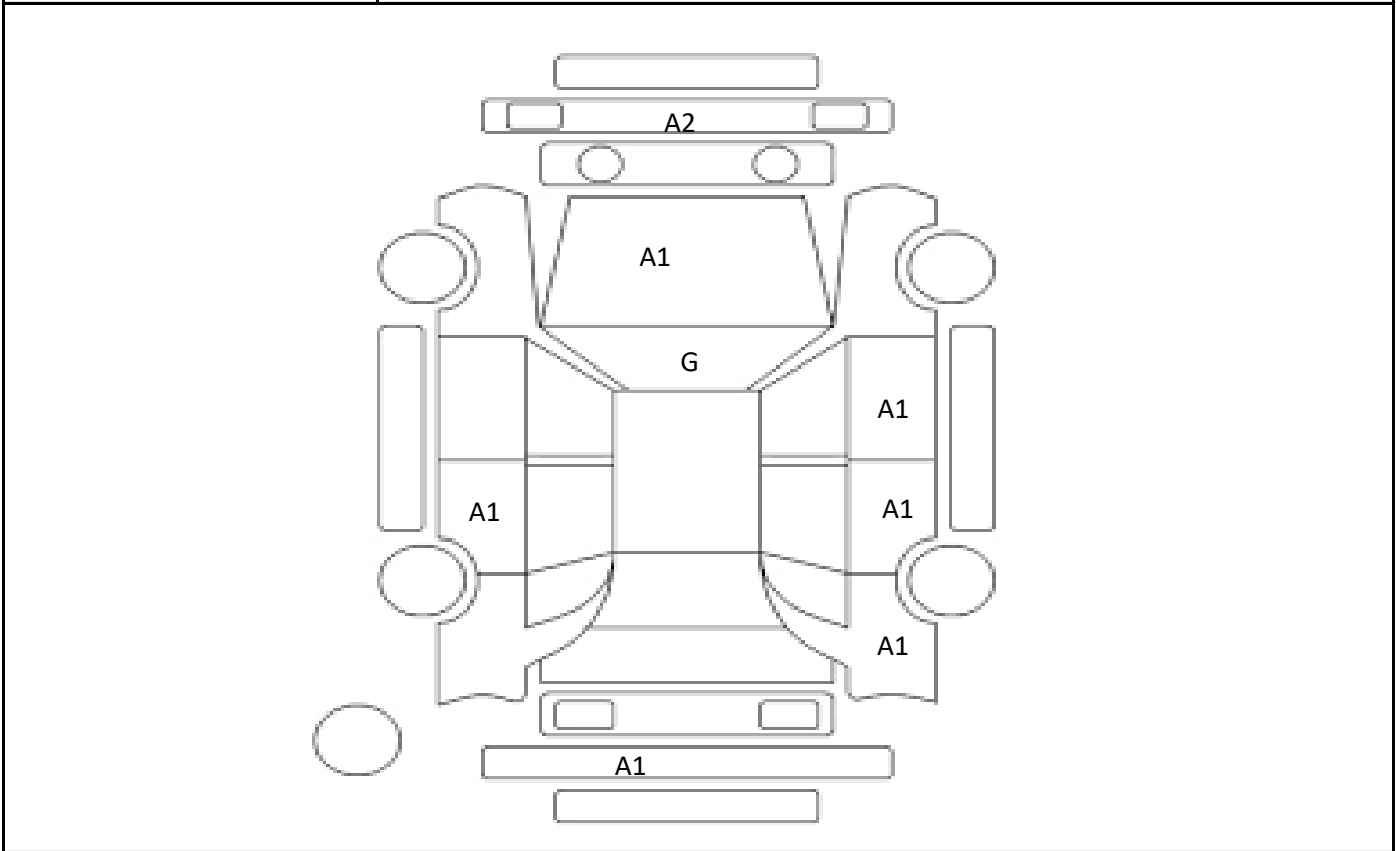

Car Number	Chassis Number
F09-C30	ZVW51-8051367

(Remark)

A(Scratch) U(Dent) S(Rust) W(Uneven paint) X(Crack) C(Corrode) P(Paint Faded)
 XX(Replacement) X(Replacement requires) G(Stone chip in the glass) Scale: 1 < 2 < 3 < 4