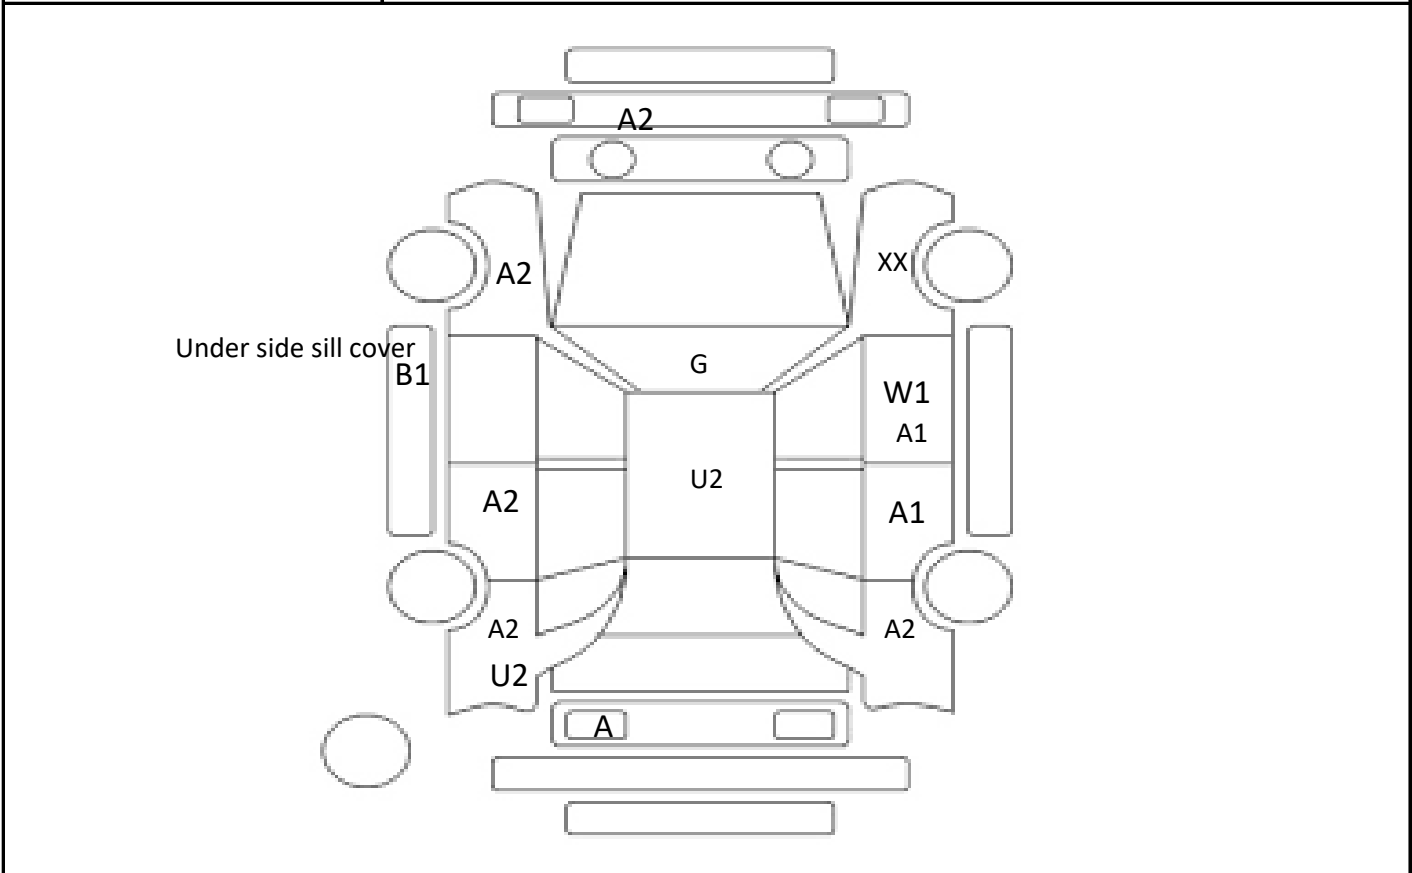

Car Number	Chassis Number
F09-B56	ZVW30-2002601

(Remark)
Inside panel U

A(Scratch) U(Dent) S(Rust) W(Uneven paint) X(Crack) C(Corrode) P(Paint Faded)

XX(Replacement) X(Replacement requires) G(Stone chip in the glass) Scale: 1 < 2 < 3 < 4