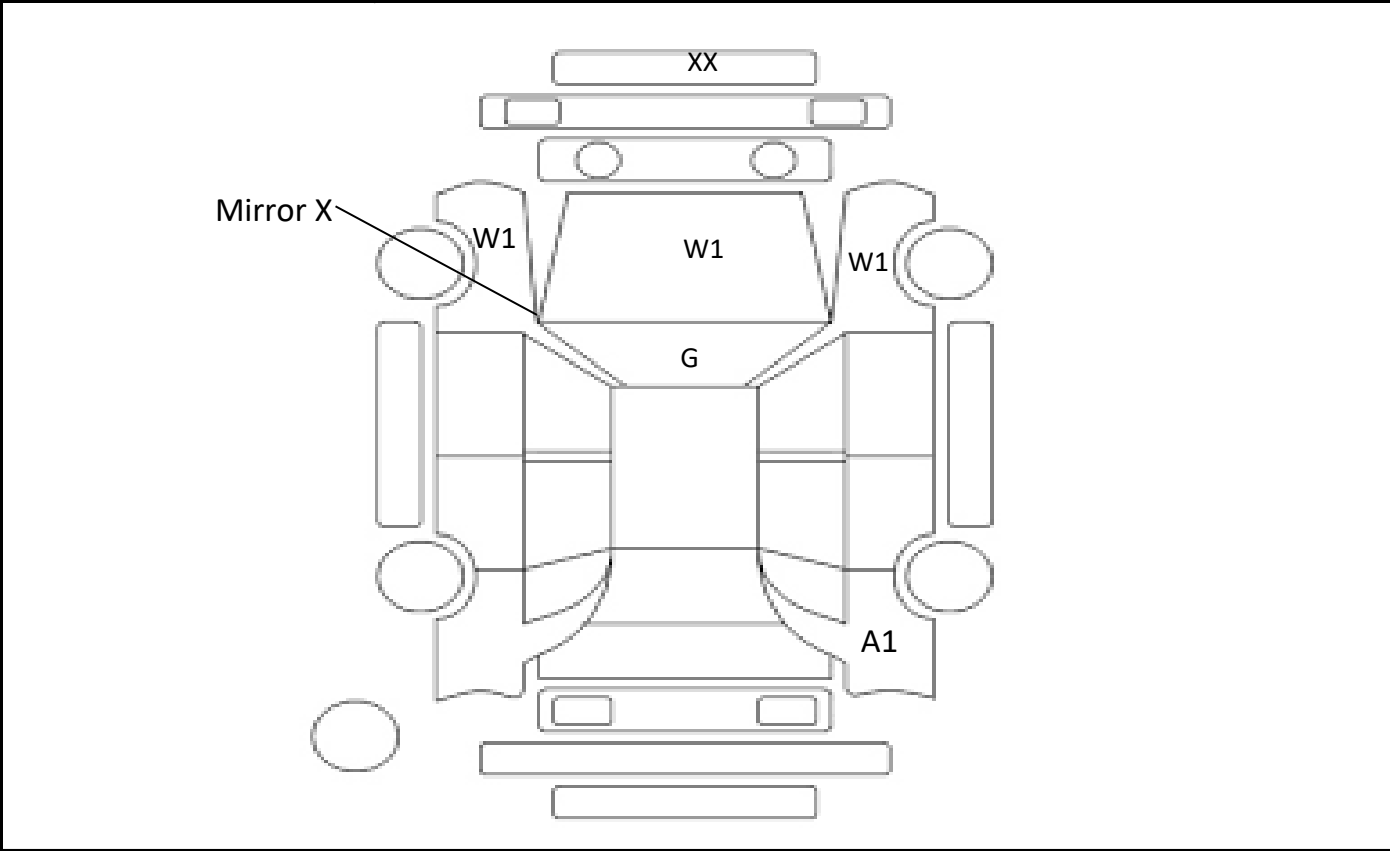

Car Number	Chassis Number
F09-B23	ZVW50-6051855

(Remark)
 Left side mirror is broken

A(Scratch) **U**(Dent) **S**(Rust) **W**(Uneven paint) **X**(Crack) **C**(Corrode) **P**(Paint Faded)
XX(Replacement) **X**(Replacement requires) **G**(Stone chip in the glass) **Scale: 1 < 2 < 3 < 4**