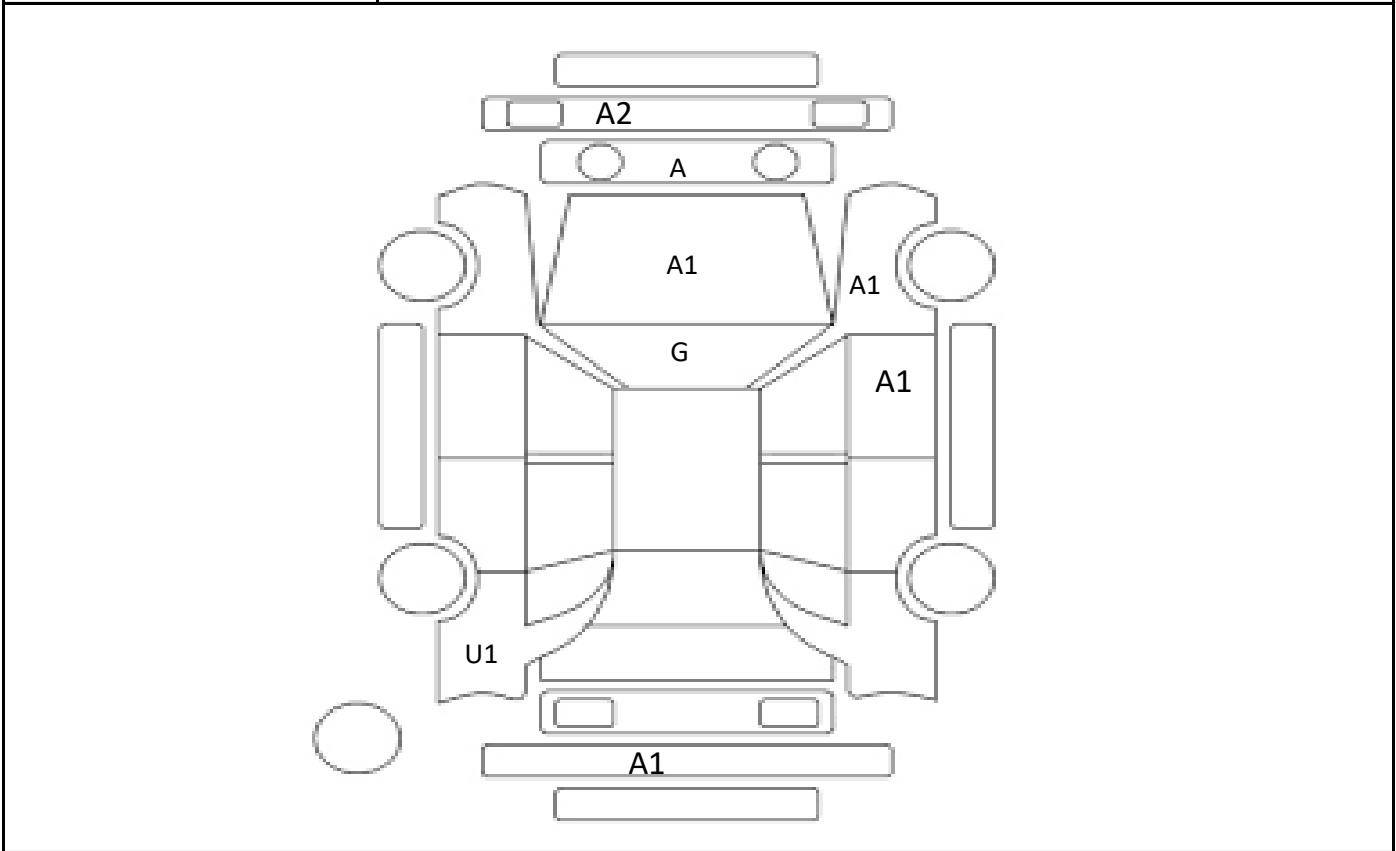

DATE
2024/2/20

Car Number	Chassis Number
F09-B15	ACU30-0102970

(Remark)  
Rust underneath

A(Scratch)    U(Dent)    S(Rust)    W(Uneven paint)    X(Crack)    C(Corrode)    P(Paint Faded)  
 XX(Replacement)    X(Replacement requires)    G(Stone chip in the glass)    Scale: 1 < 2 < 3 < 4