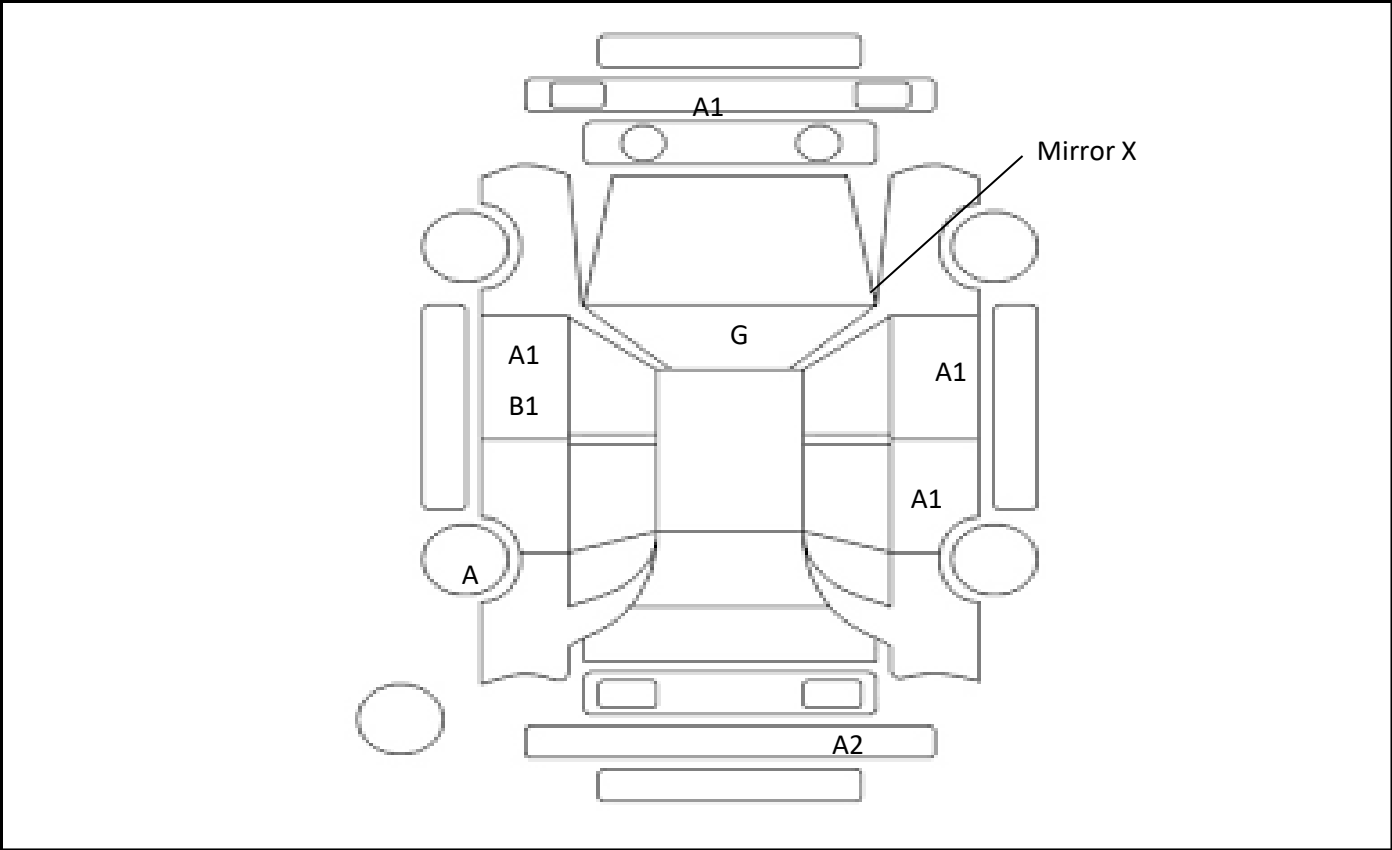

Car Number	Chassis Number
F08-D11	ZVW51-6058000

(Remark)
ITS©

A(Scratch) U(Dent) S(Rust) W(Uneven paint) X(Crack) C(Corrode) P(Paint Faded)

XX(Replacement) X(Replacement requires) G(Stone chip in the glass) Scale: 1 < 2 < 3 < 4