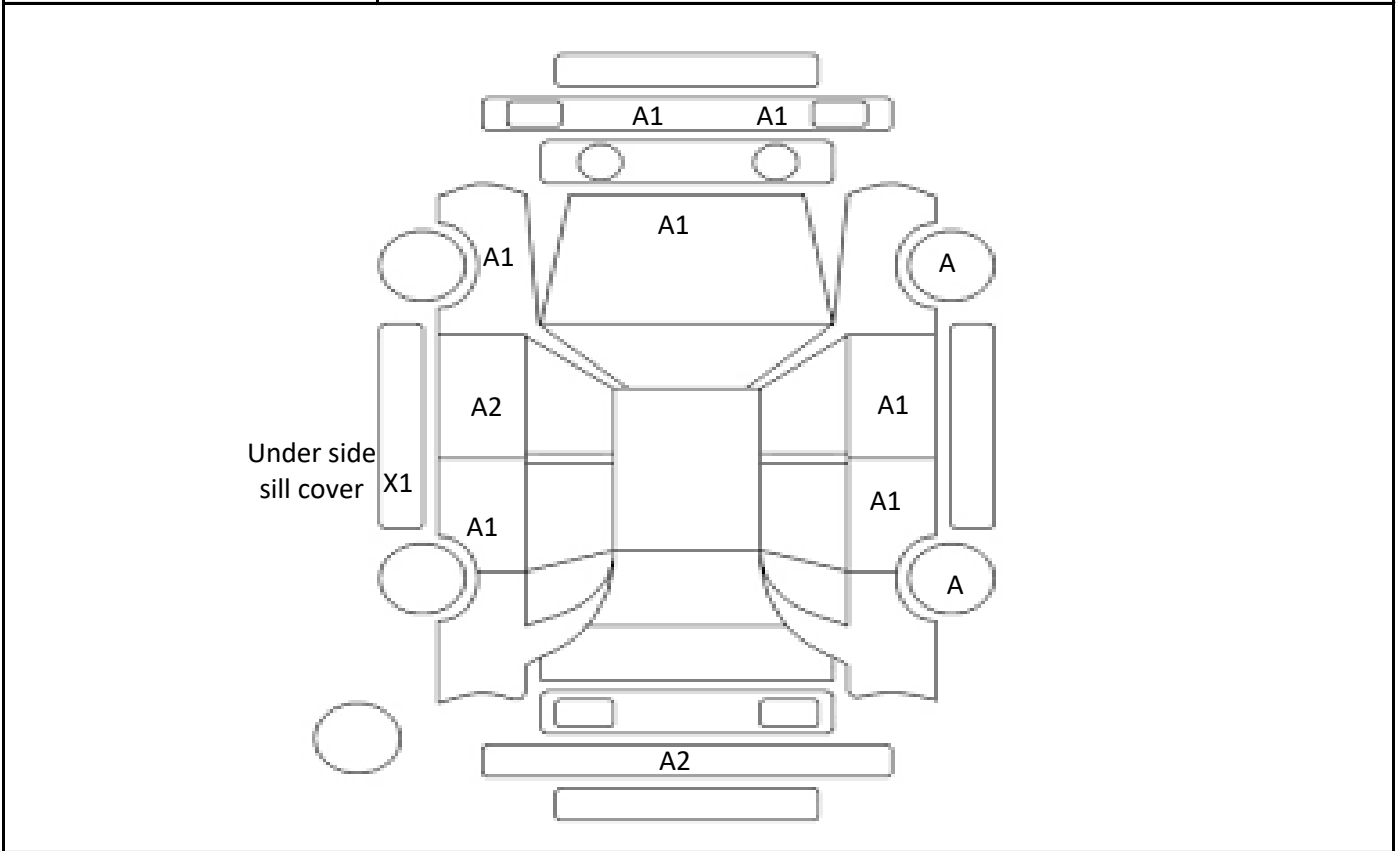

Car Number	Chassis Number
F08-C15	ZVW30-1101989

(Remark)