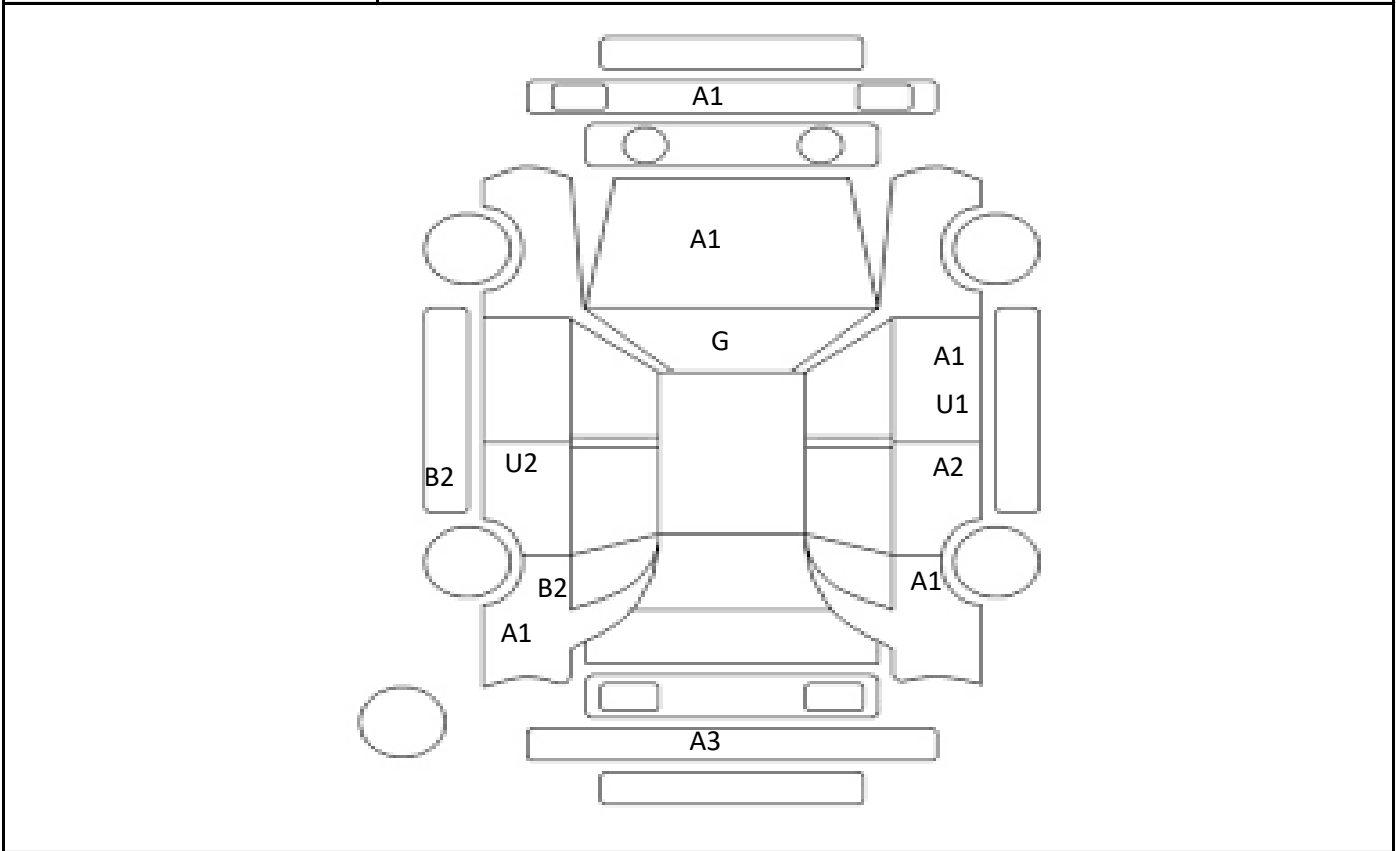

Car Number	Chassis Number
F07-D75	NKE165-7212597

(Remark)

A(Scratch)    U(Dent)    S(Rust)    W(Uneven paint)    X(Crack)    C(Corrode)    P(Paint Faded)  
 XX(Replacement)    X(Replacement requires)    G(Stone chip in the glass)    Scale: 1 < 2 < 3 < 4