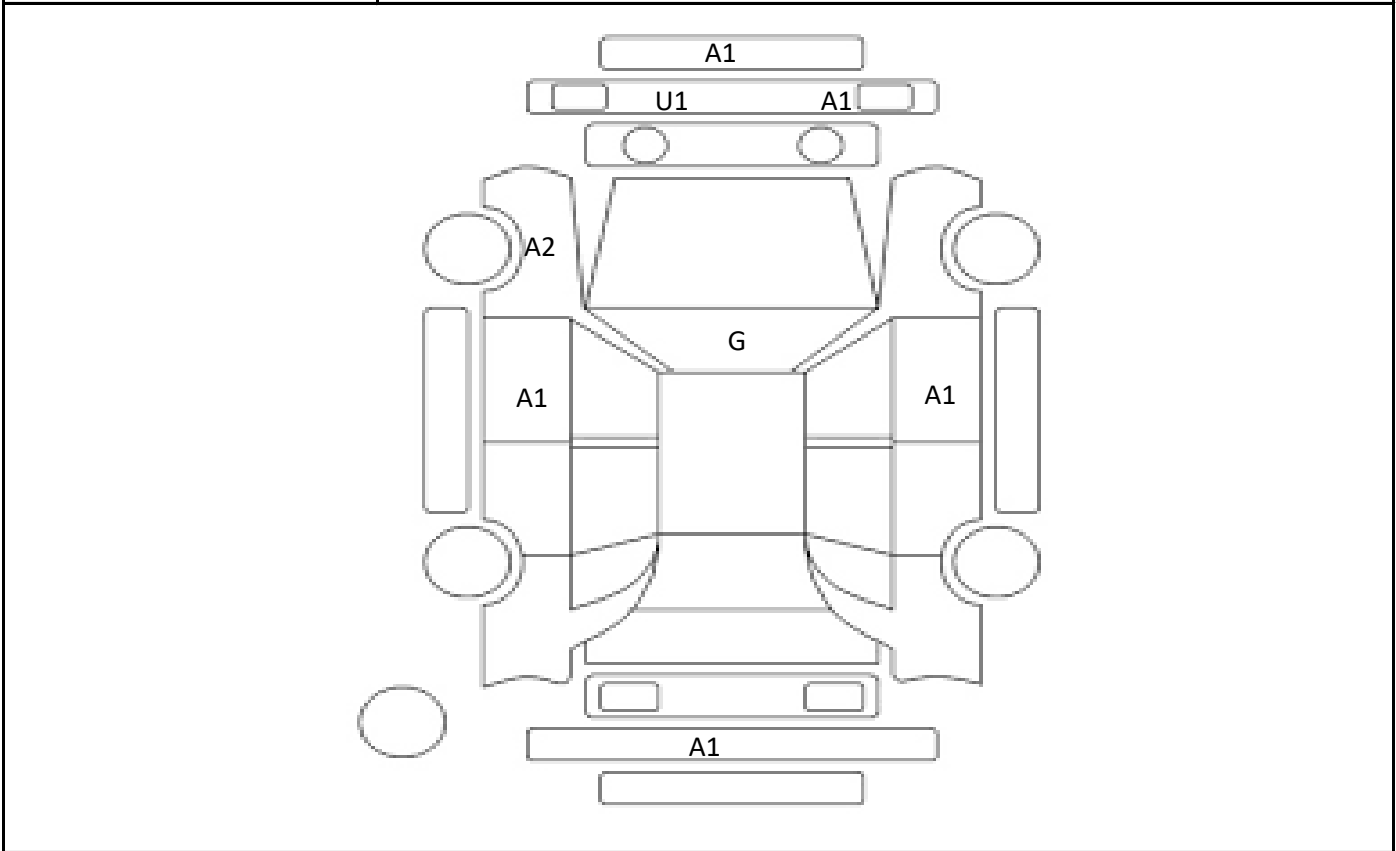

Car Number	Chassis Number
F07-D44	AZK10-2024805

(Remark)

A(Scratch) U(Dent) S(Rust) W(Uneven paint) X(Crack) C(Corrode) P(Paint Faded)
 XX(Replacement) X(Replacement requires) G(Stone chip in the glass) Scale: 1 < 2 < 3 < 4