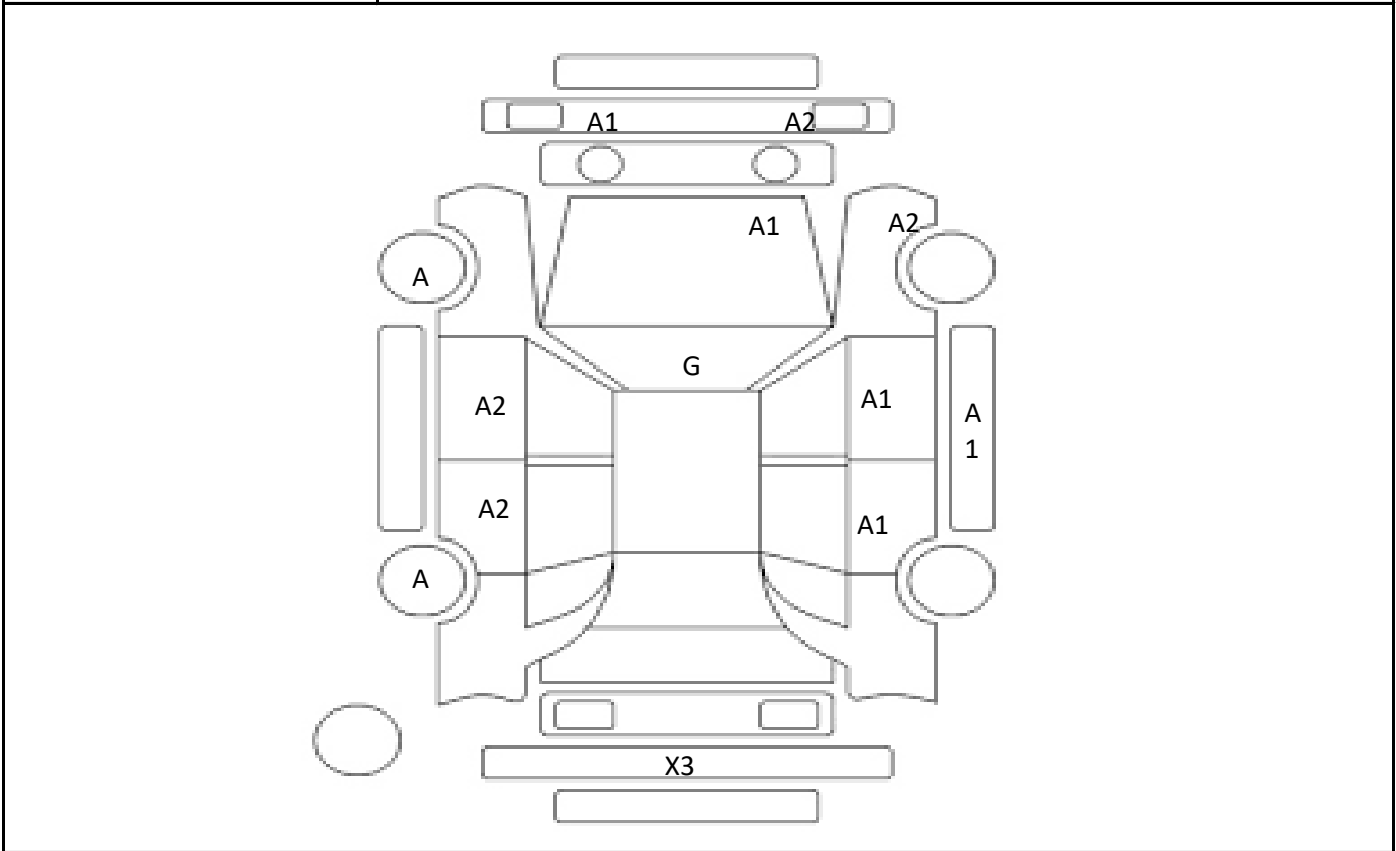

Car Number	Chassis Number
F07-C77	GRX130-6105111

(Remark)

A(Scratch) U(Dent) S(Rust) W(Uneven paint) X(Crack) C(Corrode) P(Paint Faded)
 XX(Replacement) X(Replacement requires) G(Stone chip in the glass) Scale: 1 < 2 < 3 < 4