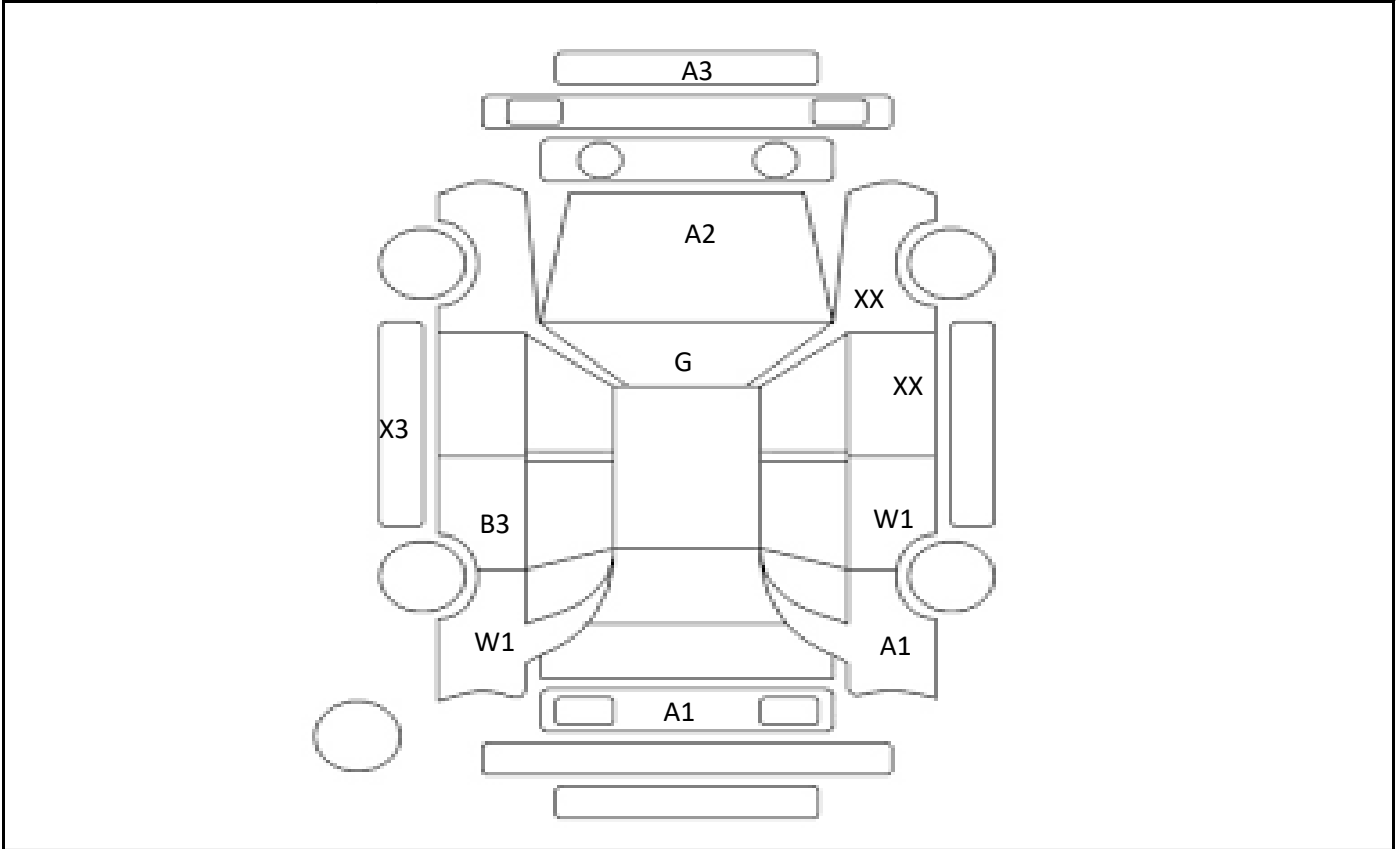

DATE
2024/3/16

Car Number	Chassis Number
F07-C76	ZVW51-6117610

(Remark)

A(Scratch) U(Dent) S(Rust) W(Uneven paint) X(Crack) C(Corrode) P(Paint Faded)
 XX(Replacement) X(Replacement requires) G(Stone chip in the glass) Scale: 1 < 2 < 3 < 4