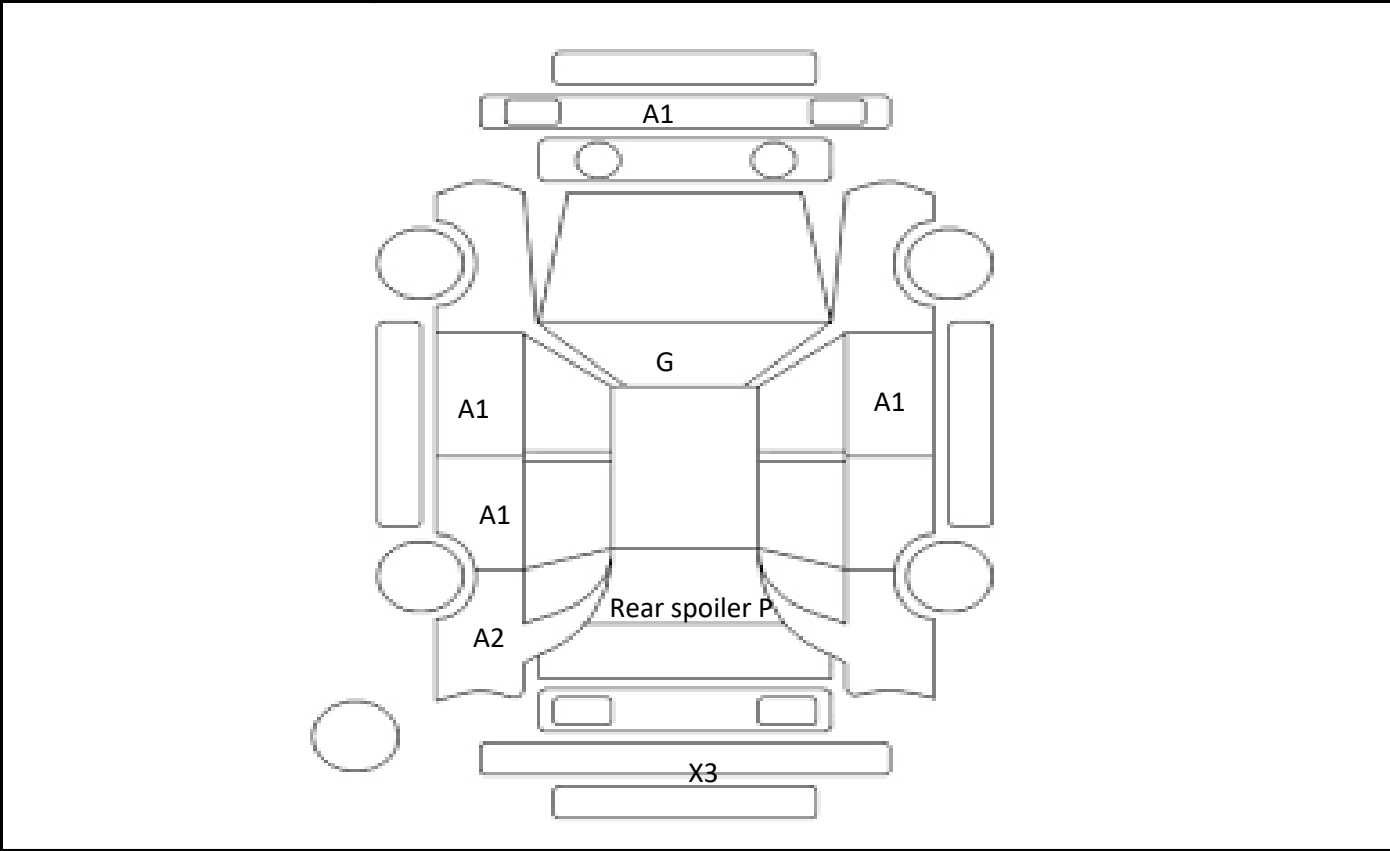

Car Number	Chassis Number
F07-C72	ZVW40-3075419

(Remark)

A(Scratch)    U(Dent)    S(Rust)    W(Uneven paint)    X(Crack)    C(Corrode)    P(Paint Faded)  
 XX(Replacement)    X(Replacement requires)    G(Stone chip in the glass)    Scale: 1 < 2 < 3 < 4