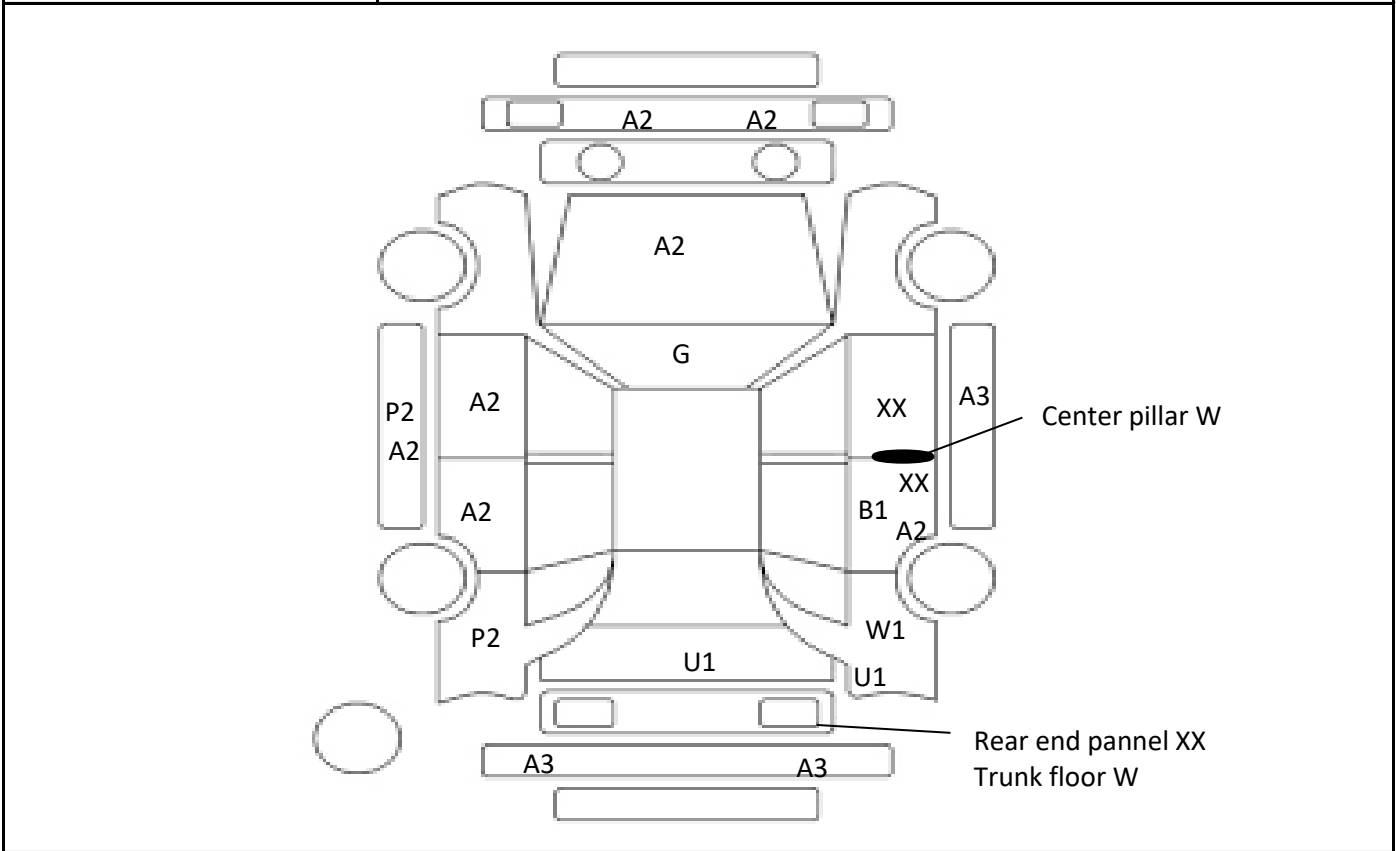

| | |
|------------|----------------|
| Car Number | Chassis Number |
| F07-C21 | ZVW30-5319921 |

(Remark)

A(Scratch) U(Dent) S(Rust) W(Uneven paint) X(Crack) C(Corrode) P(Paint Faded)
 XX(Replacement) X(Replacement requires) G(Stone chip in the glass) Scale: 1 < 2 < 3 < 4