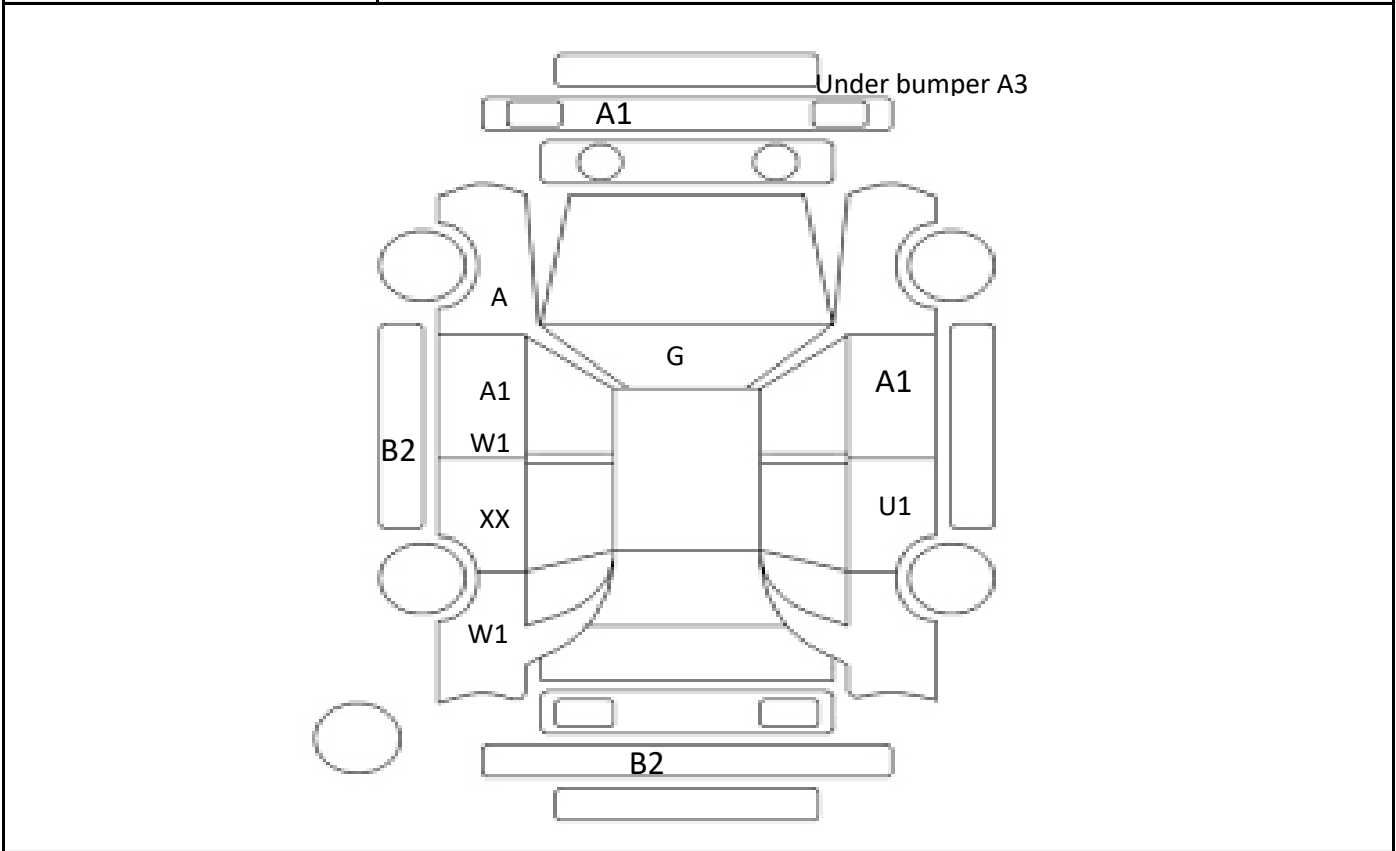

Car Number	Chassis Number
F07-B52	NHW20-3335438

(Remark)

A(Scratch) U(Dent) S(Rust) W(Uneven paint) X(Crack) C(Corrode) P(Paint Faded)
 XX(Replacement) X(Replacement requires) G(Stone chip in the glass) Scale: 1 < 2 < 3 < 4