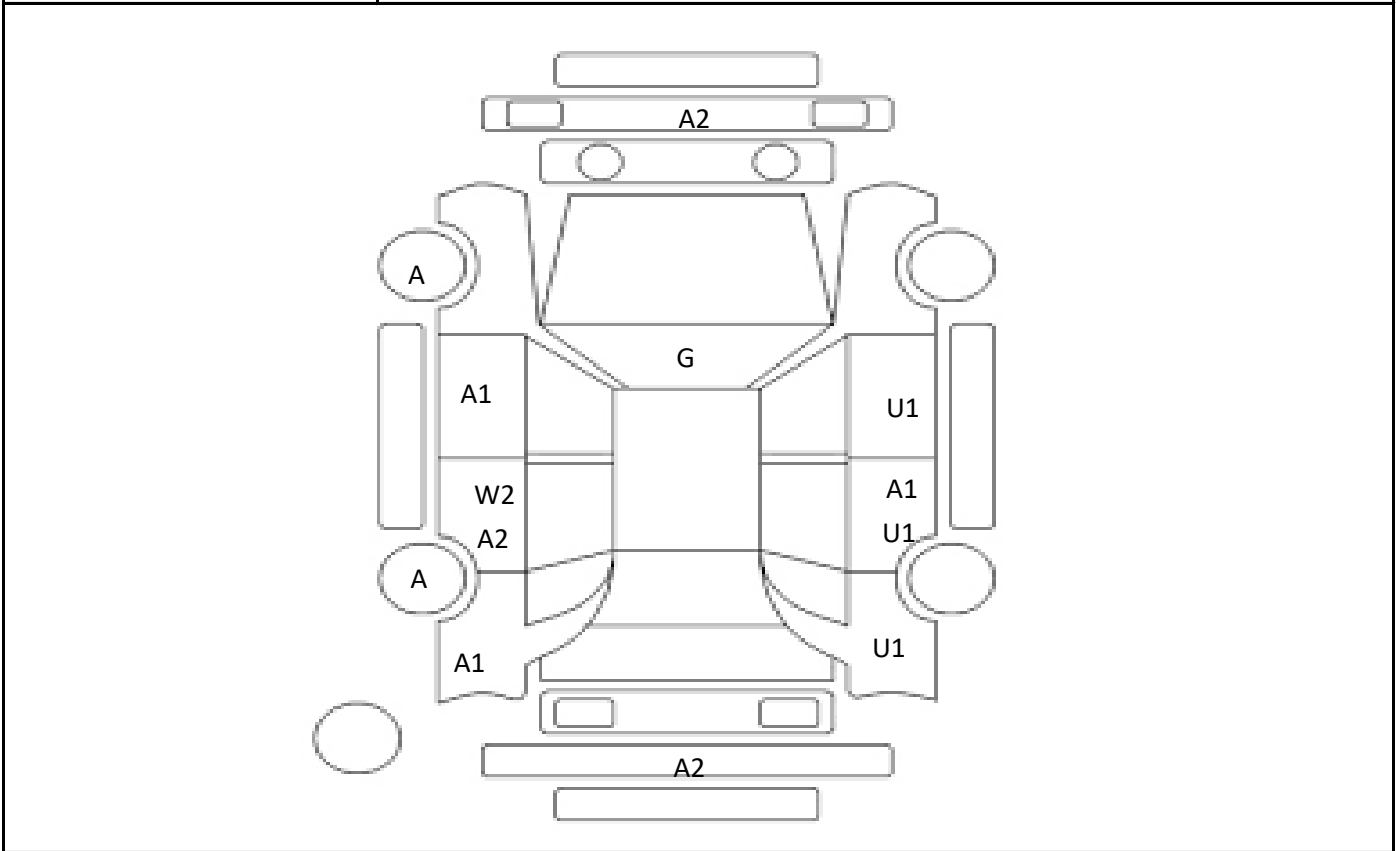

Car Number	Chassis Number
F06-C71	ZVW30-5765285

(Remark)

A(Scratch) U(Dent) S(Rust) W(Uneven paint) X(Crack) C(Corrode) P(Paint Faded)
 XX(Replacement) X(Replacement requires) G(Stone chip in the glass) Scale: 1 < 2 < 3 < 4