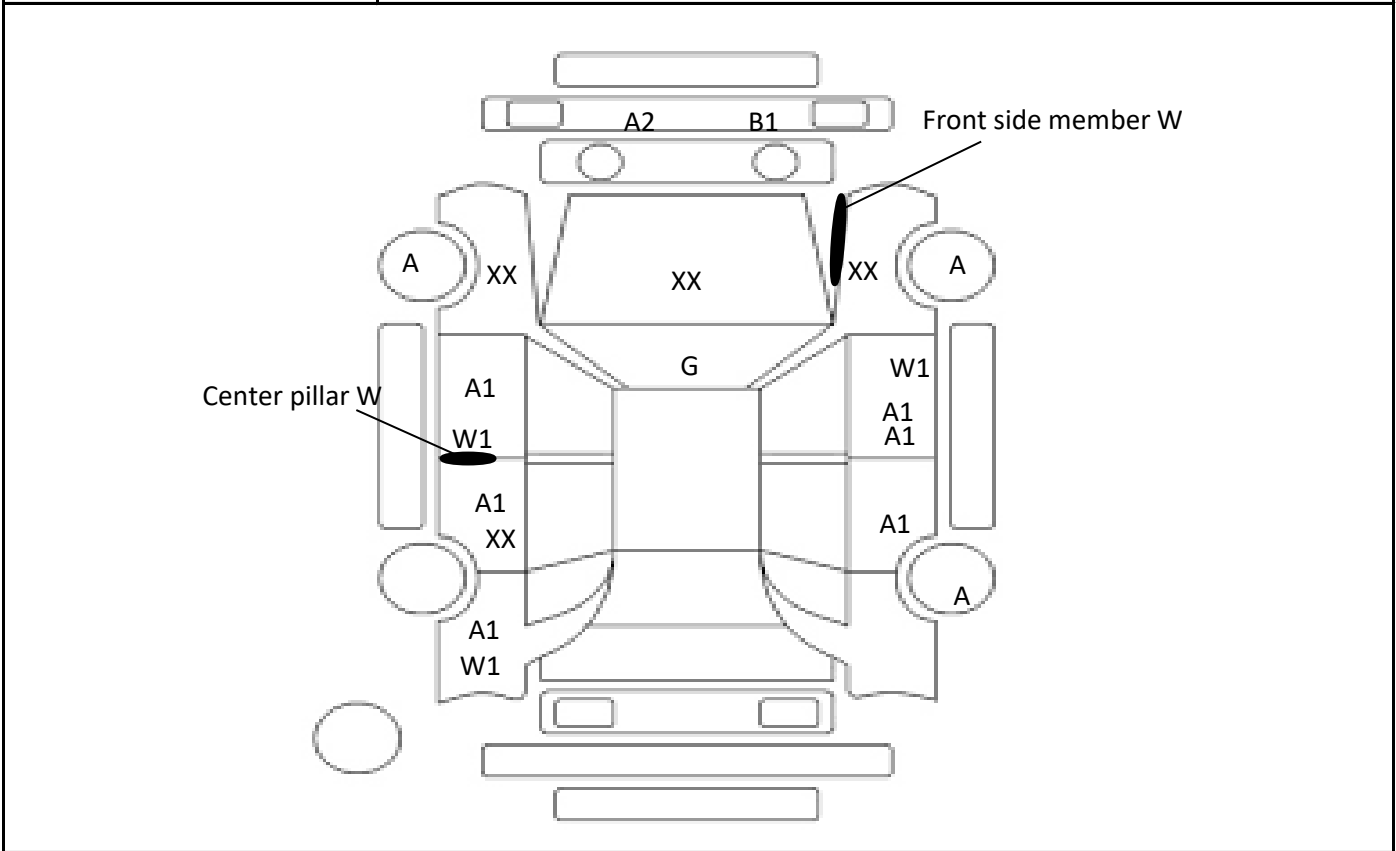

Car Number	Chassis Number
F06-C68	ZVW41-0015008

(Remark)

A(Scratch) U(Dent) S(Rust) W(Uneven paint) X(Crack) C(Corrode) P(Paint Faded)
 XX(Replacement) X(Replacement requires) G(Stone chip in the glass) Scale: 1 < 2 < 3 < 4