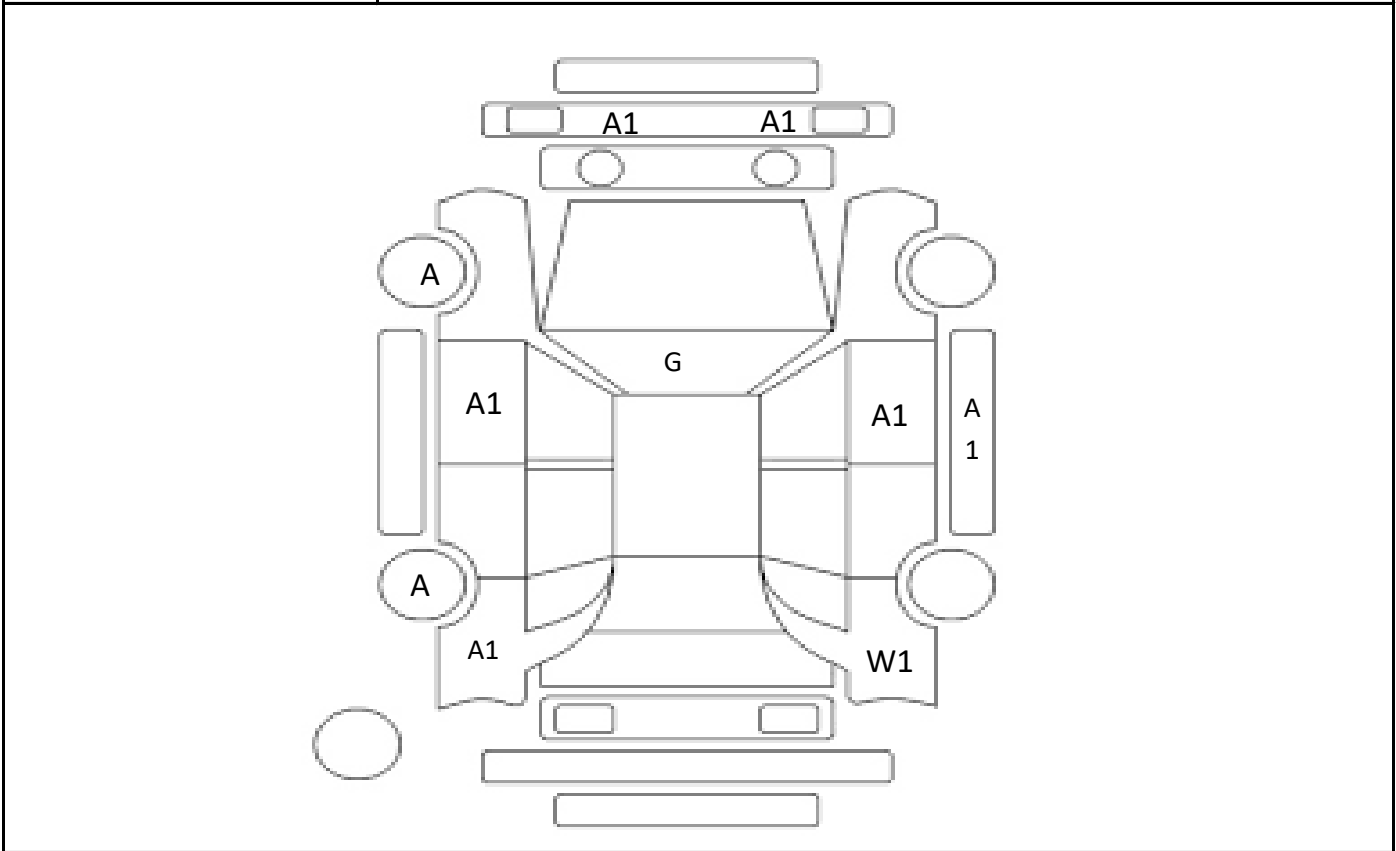

DATE
2024/2/16

Car Number	Chassis Number
F06-B76	AVE30-5058977

(Remark)

A(Scratch)    U(Dent)    S(Rust)    W(Uneven paint)    X(Crack)    C(Corrode)    P(Paint Faded)  
 XX(Replacement)    X(Replacement requires)    G(Stone chip in the glass)    Scale: 1 < 2 < 3 < 4