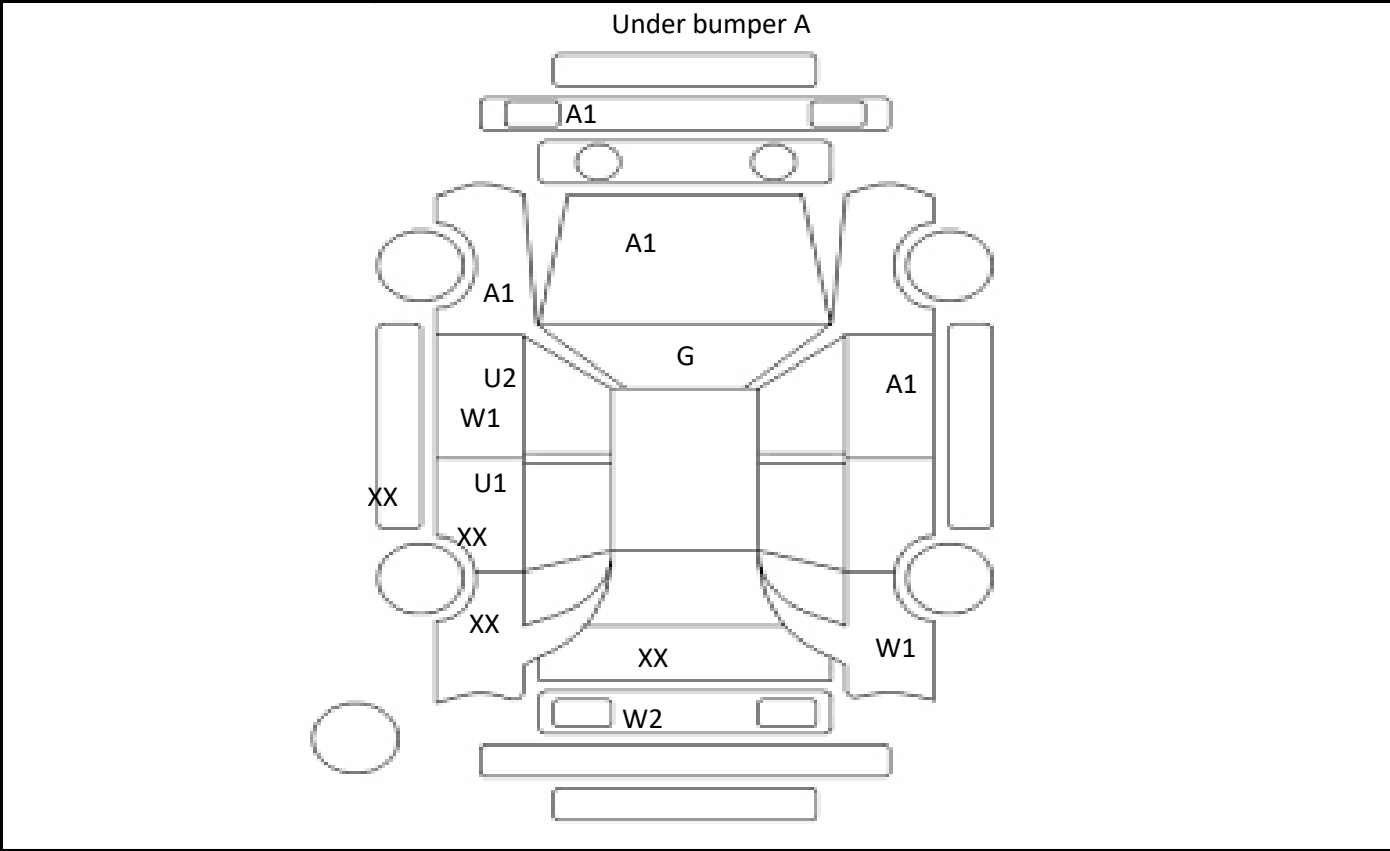

| | |
|------------|----------------|
| Car Number | Chassis Number |
| F05-C98 | ZVW30-1828167 |

(Remark)

A(Scratch) U(Dent) S(Rust) W(Uneven paint) X(Crack) C(Corrode) P(Paint Faded)
 XX(Replacement) X(Replacement requires) G(Stone chip in the glass) Scale: 1 < 2 < 3 < 4