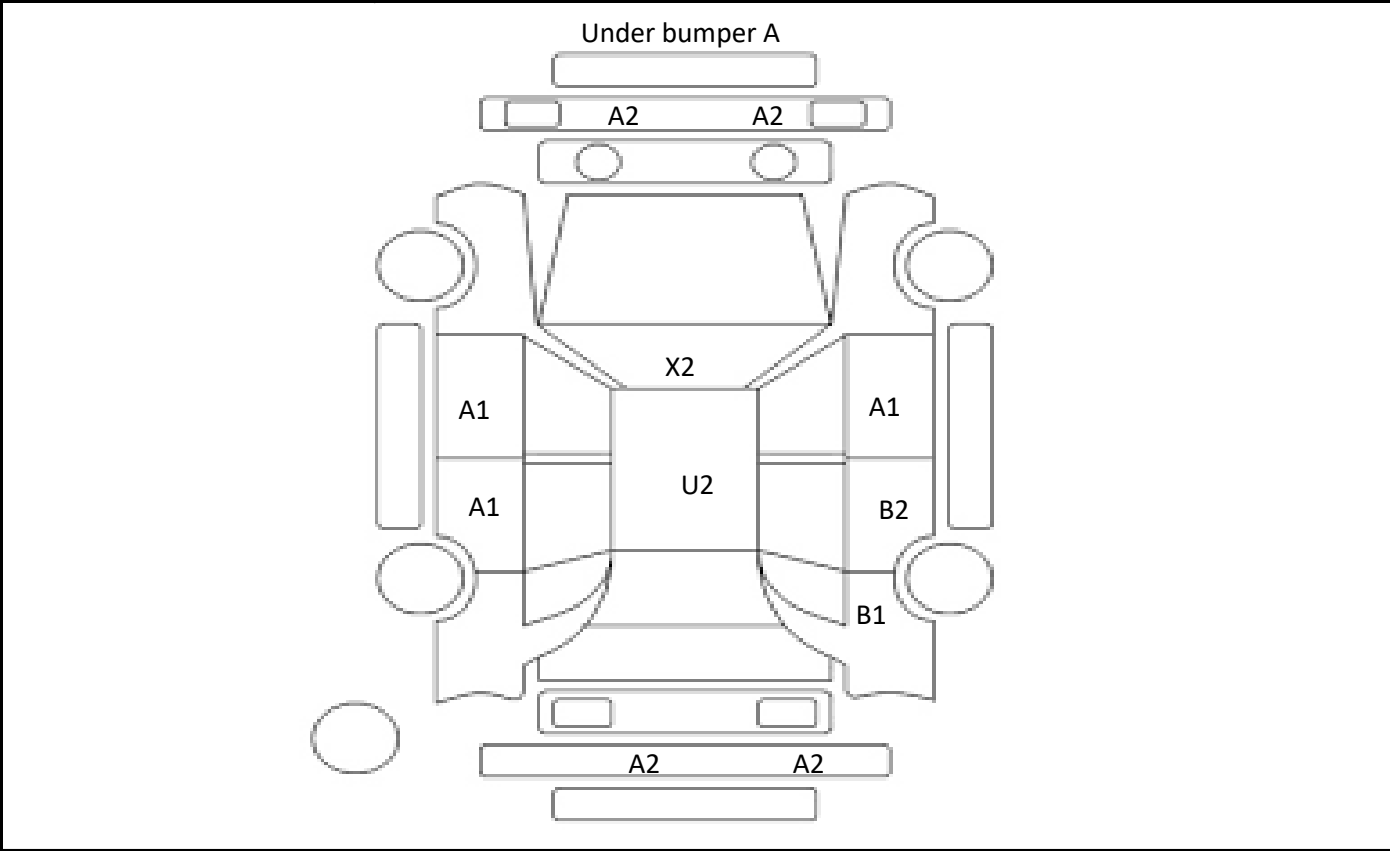

Car Number	Chassis Number
F05-C80	AHR20-7095743

(Remark)

A(Scratch) U(Dent) S(Rust) W(Uneven paint) X(Crack) C(Corrode) P(Paint Faded)
 XX(Replacement) X(Replacement requires) G(Stone chip in the glass) Scale: 1 < 2 < 3 < 4