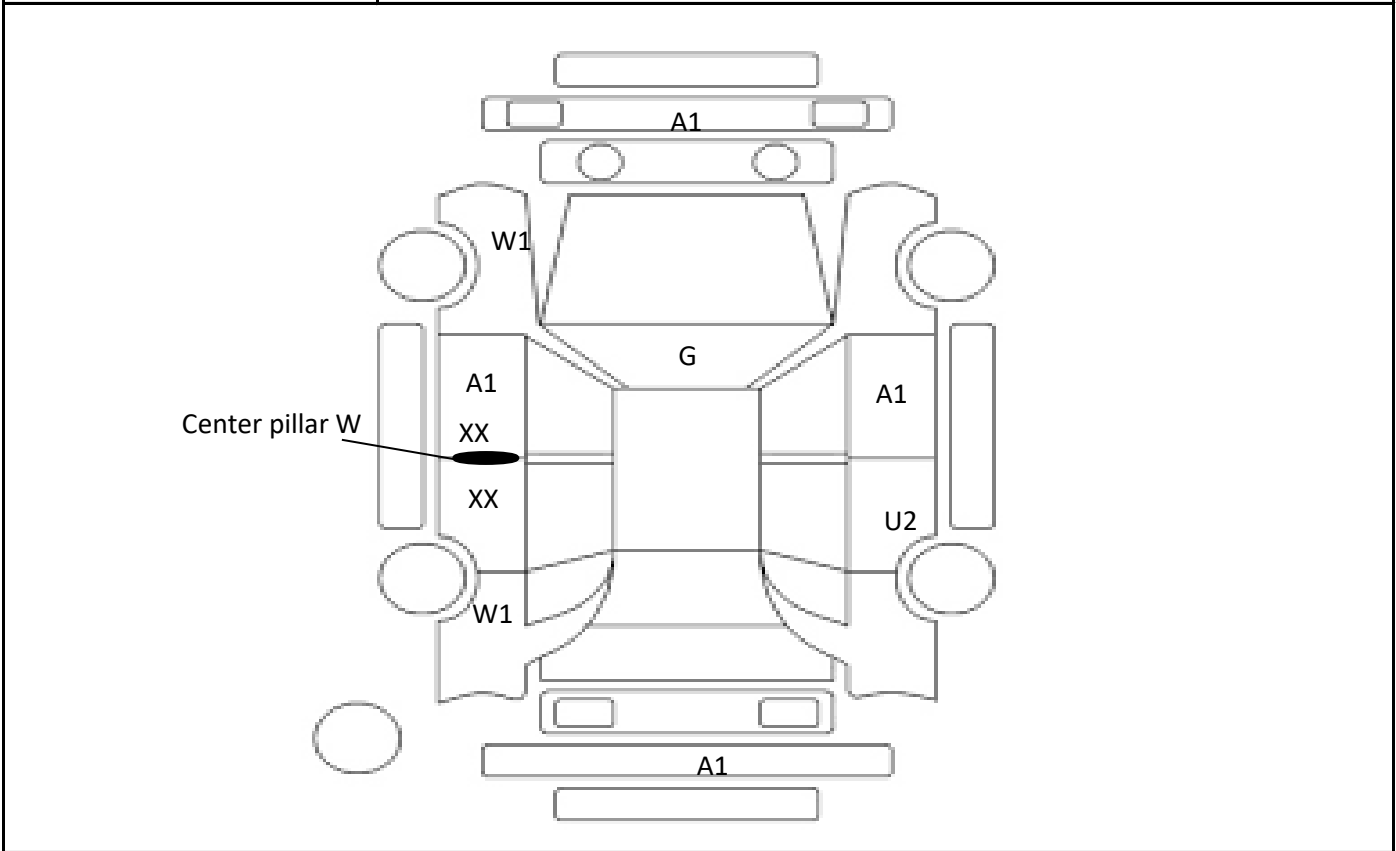

Car Number	Chassis Number
F05-C71	ZSU60-0033416

(Remark)

A(Scratch) U(Dent) S(Rust) W(Uneven paint) X(Crack) C(Corrode) P(Paint Faded)
 XX(Replacement) X(Replacement requires) G(Stone chip in the glass) Scale: 1 < 2 < 3 < 4