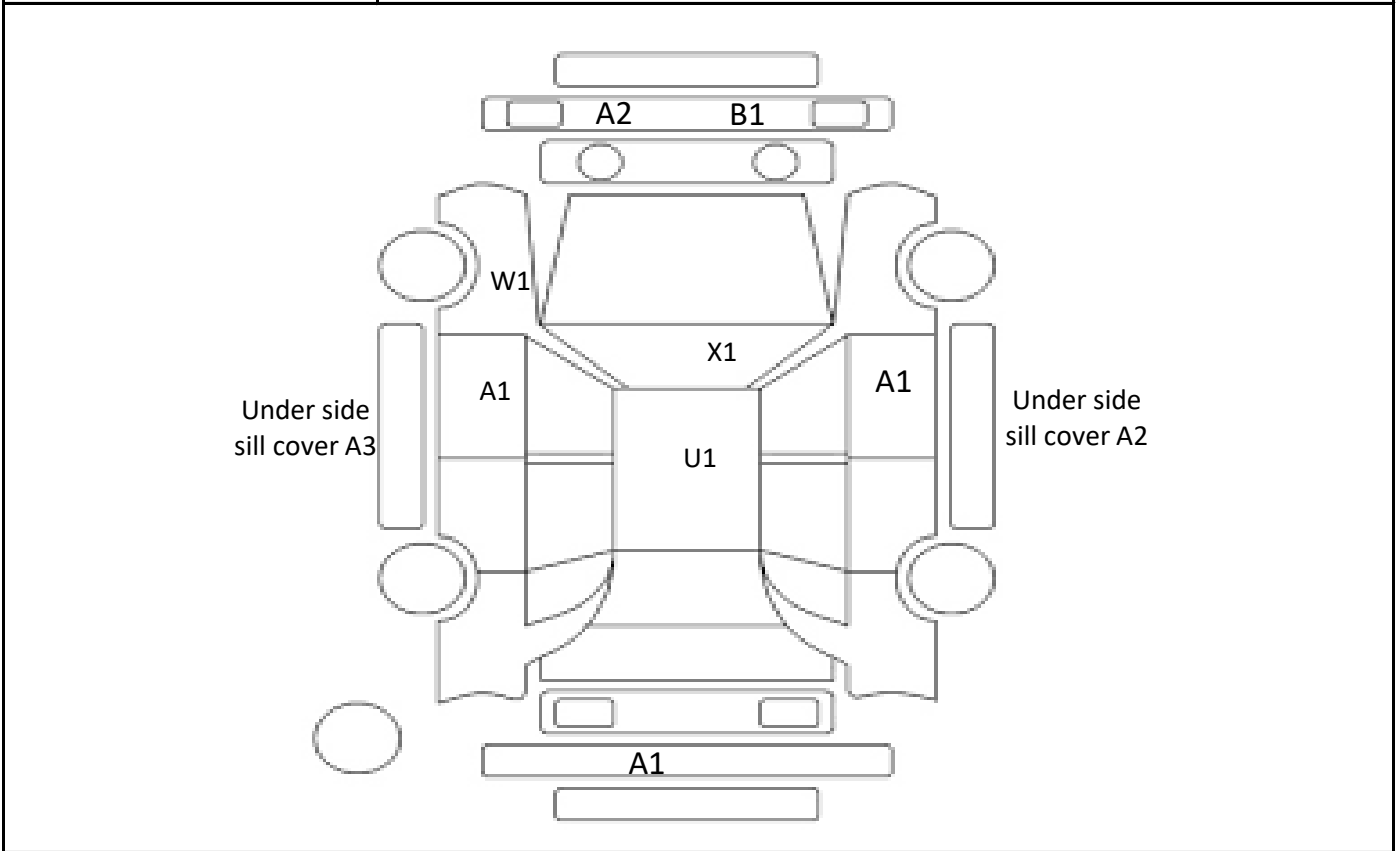

DATE
2024/2/20

Car Number	Chassis Number
F05-B60	ZVW30-5582774

(Remark)

A(Scratch) U(Dent) S(Rust) W(Uneven paint) X(Crack) C(Corrode) P(Paint Faded)
 XX(Replacement) X(Replacement requires) G(Stone chip in the glass) Scale: 1 < 2 < 3 < 4