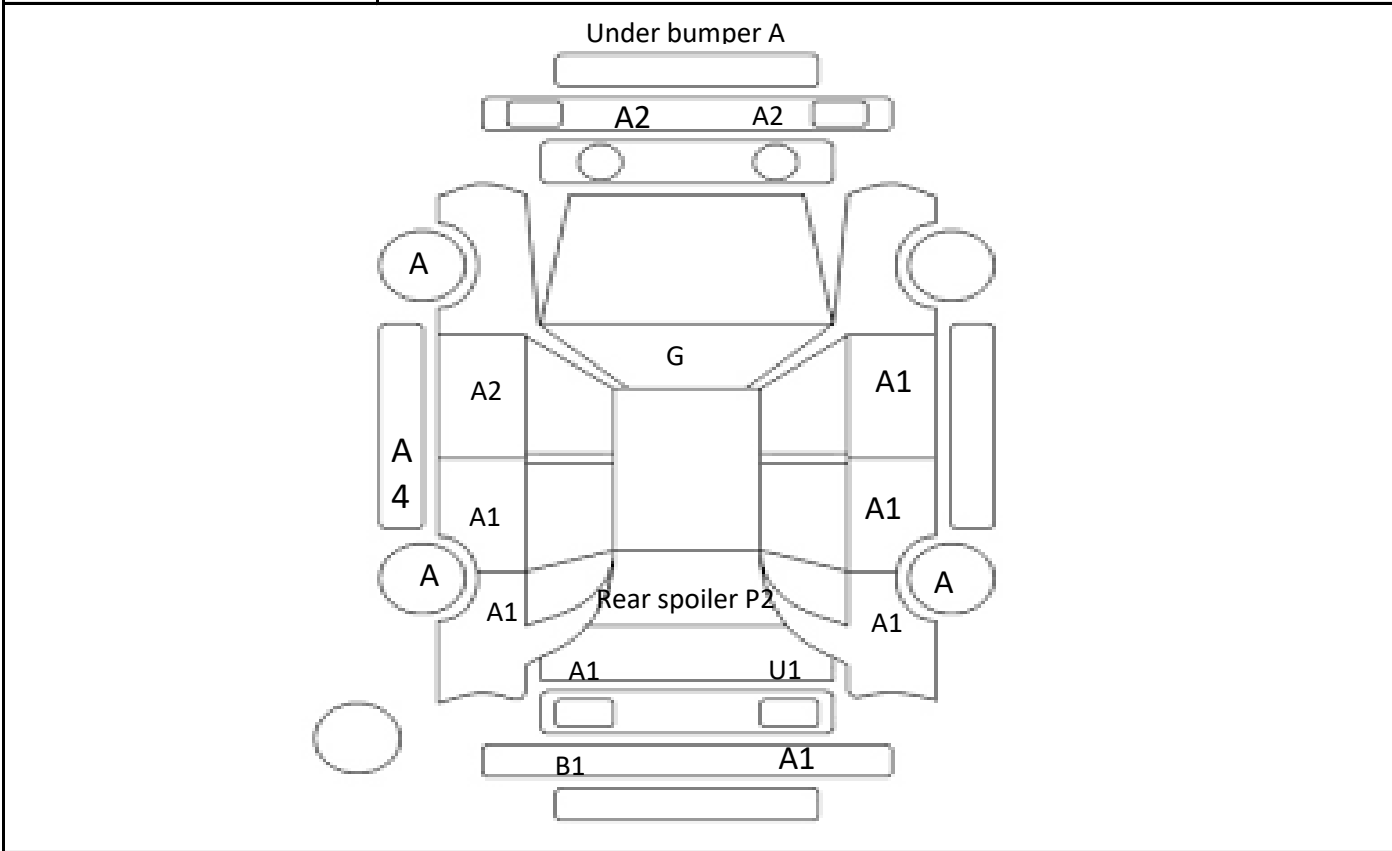

Car Number	Chassis Number
F05-B32	ZVW30-5279887

(Remark)

A(Scratch)    U(Dent)    S(Rust)    W(Uneven paint)    X(Crack)    C(Corrode)    P(Paint Faded)

XX(Replacement)    X(Replacement requires)    G(Stone chip in the glass)    Scale: 1 < 2 < 3 < 4