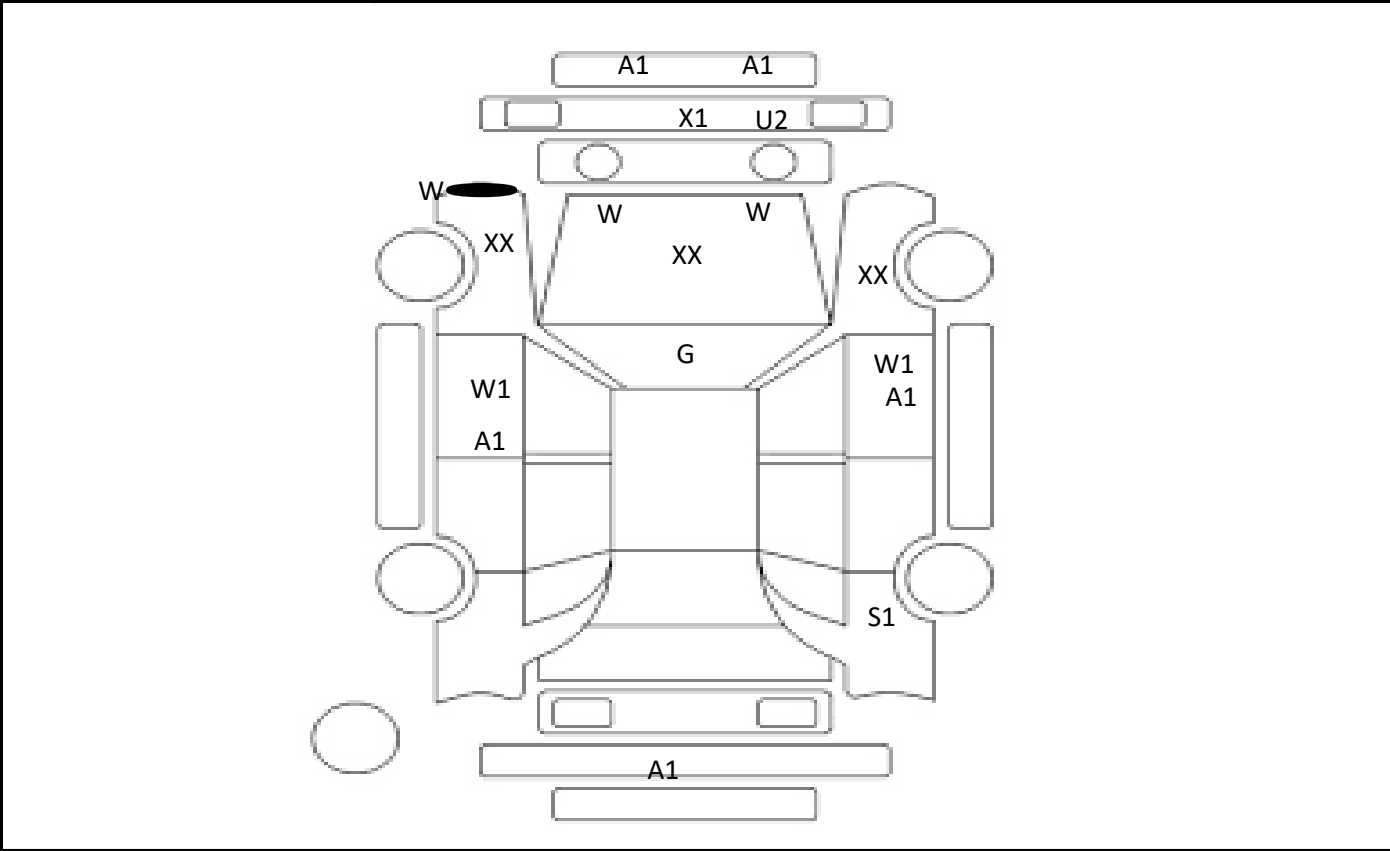

Car Number	Chassis Number
F04-D85	ZRE152-1114588

(Remark)  
 Left side power mirror does not work automatically

A(Scratch)      U(Dent)      S(Rust)      W(Uneven paint)      X(Crack)      C(Corrode)      P(Paint Faded)  
 XX(Replacement)      X(Replacement requires)      G(Stone chip in the glass)      Scale: 1 < 2 < 3 < 4