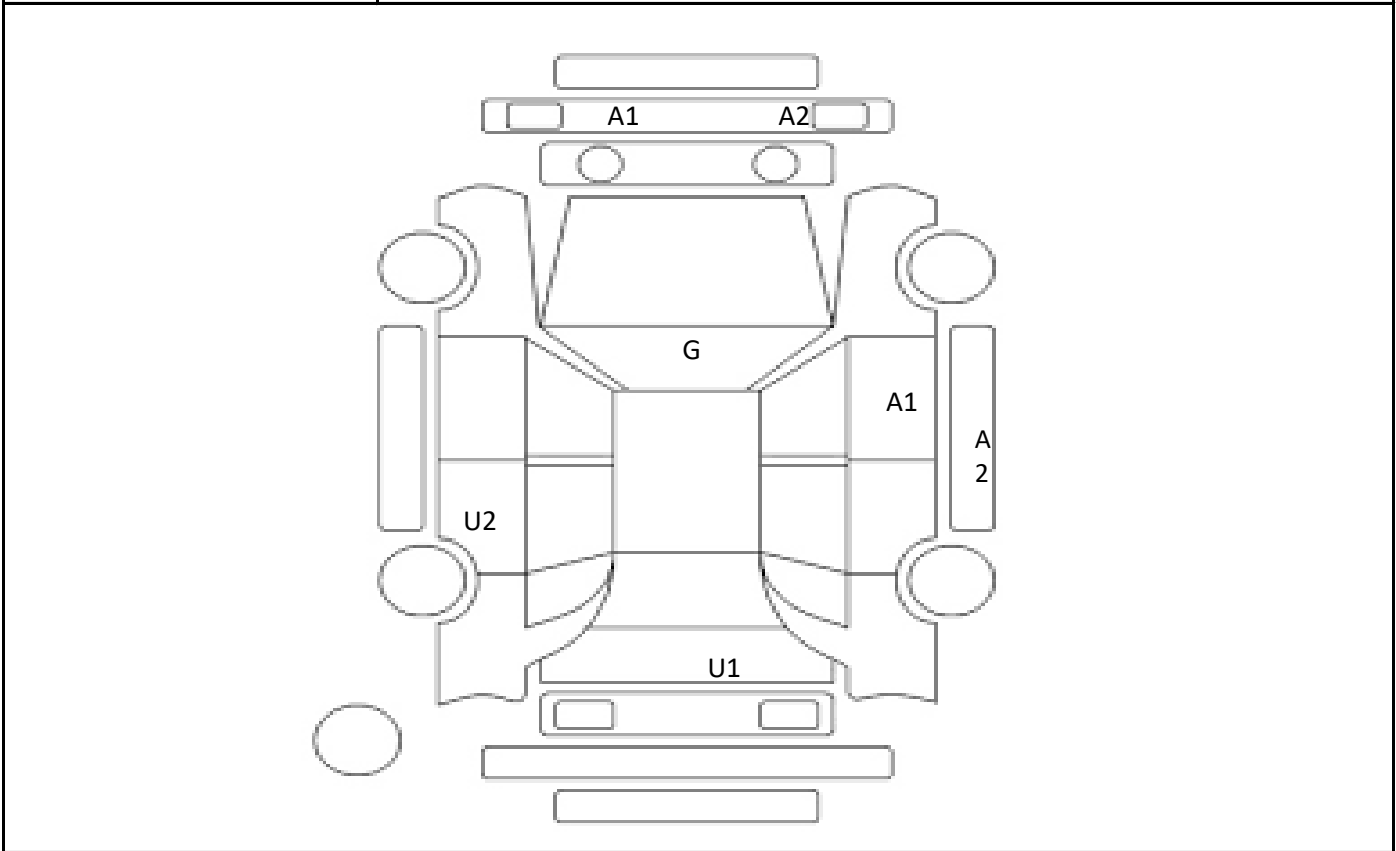

DATE
2024/4/13

Car Number	Chassis Number
F04-D76	ZVW30-5136928

(Remark)

A(Scratch) U(Dent) S(Rust) W(Uneven paint) X(Crack) C(Corrode) P(Paint Faded)
 XX(Replacement) X(Replacement requires) G(Stone chip in the glass) Scale: 1 < 2 < 3 < 4