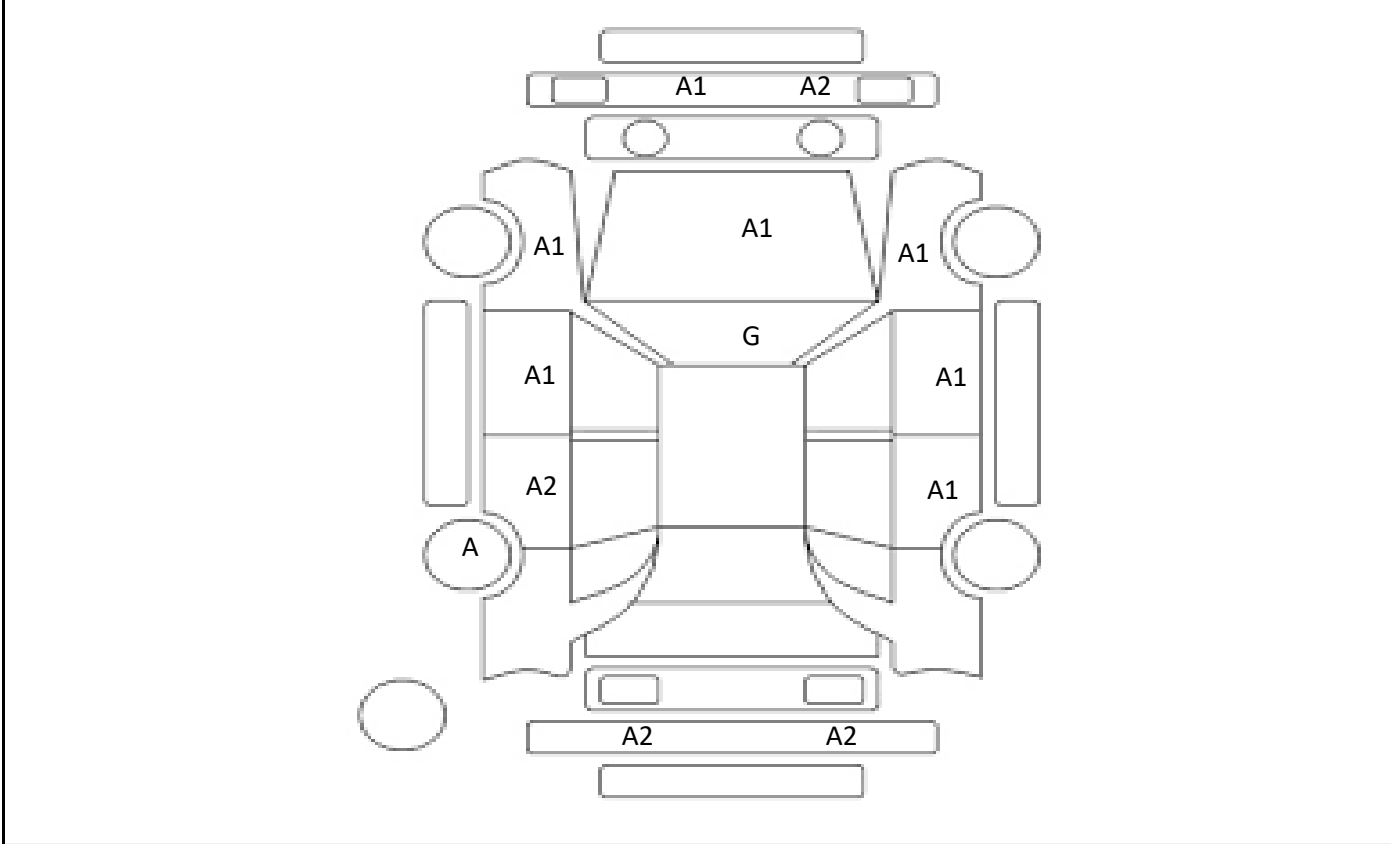

Car Number	Chassis Number
F04-D54	AYZ10-1015929

(Remark)

A(Scratch) U(Dent) S(Rust) W(Uneven paint) X(Crack) C(Corrode) P(Paint Faded)
 XX(Replacement) X(Replacement requires) G(Stone chip in the glass) Scale: 1 < 2 < 3 < 4