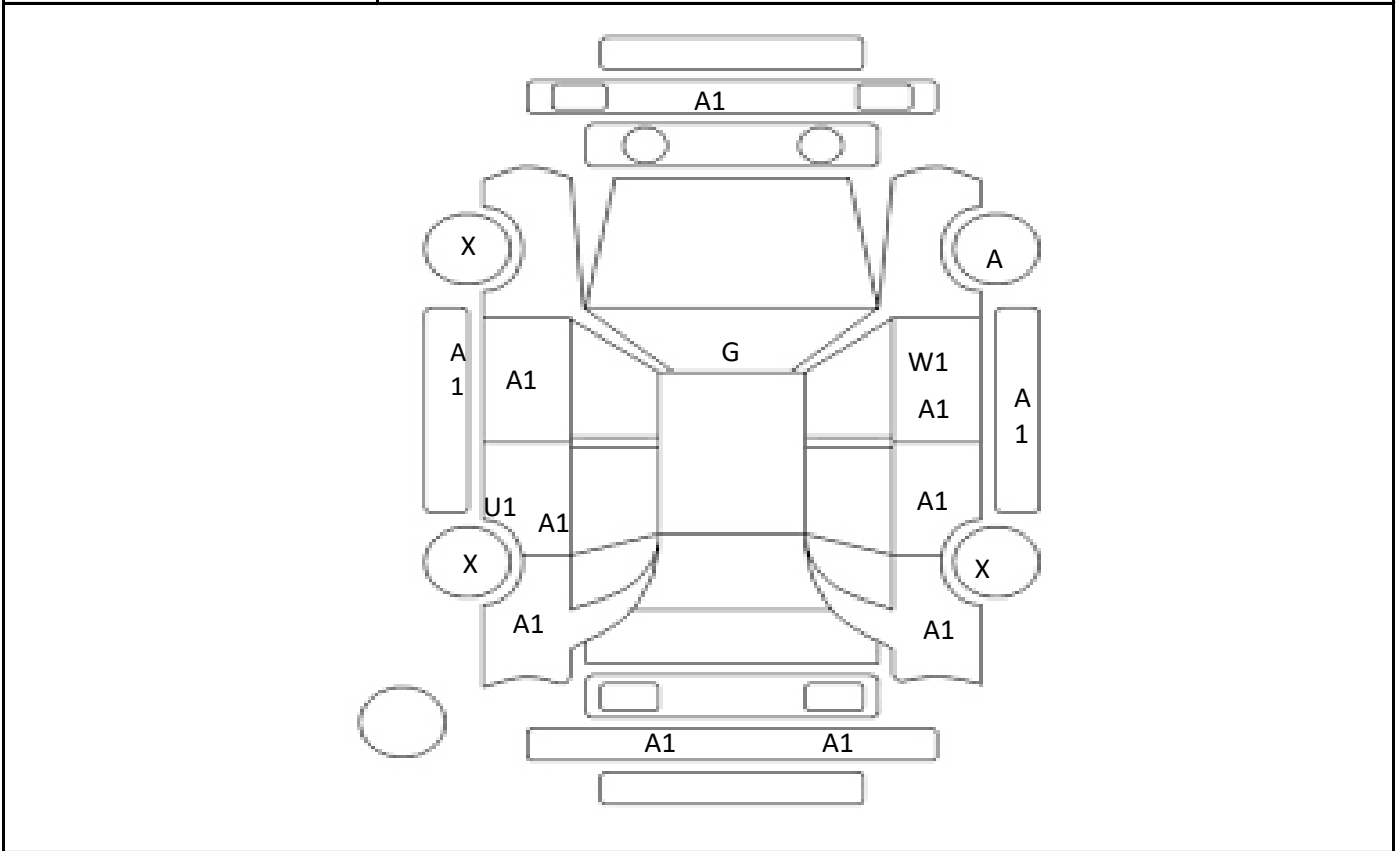

DATE
2024/4/17

Car Number	Chassis Number
F04-D25	AGL25-0006523

(Remark)

A(Scratch)    U(Dent)    S(Rust)    W(Uneven paint)    X(Crack)    C(Corrode)    P(Paint Faded)

XX(Replacement)    X(Replacement requires)    G(Stone chip in the glass)    Scale: 1 < 2 < 3 < 4