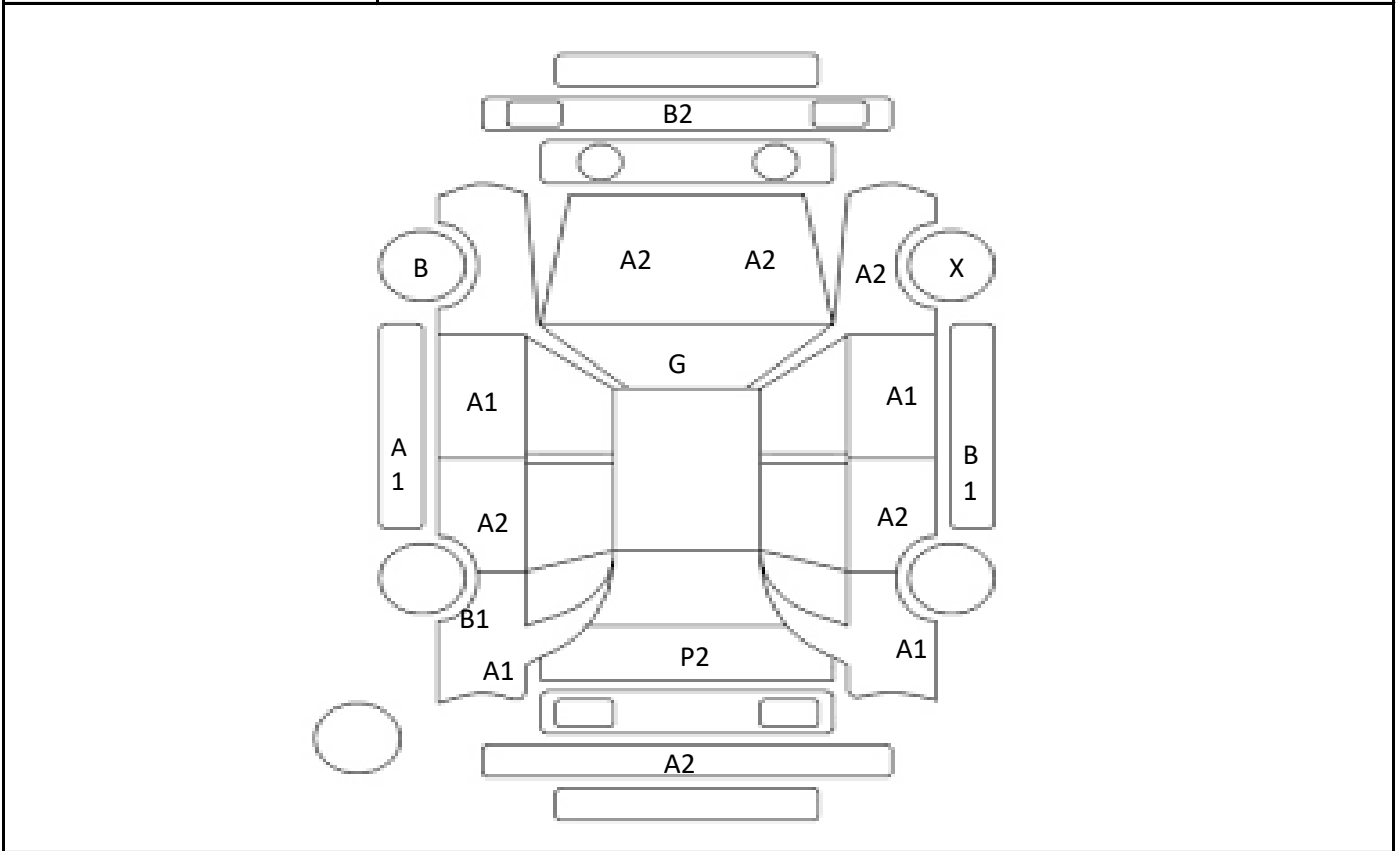

DATE
2024/3/15

Car Number	Chassis Number
F04-C48	ZVW30-5657646

(Remark)

A(Scratch) U(Dent) S(Rust) W(Uneven paint) X(Crack) C(Corrode) P(Paint Faded)
 XX(Replacement) X(Replacement requires) G(Stone chip in the glass) Scale: 1 < 2 < 3 < 4