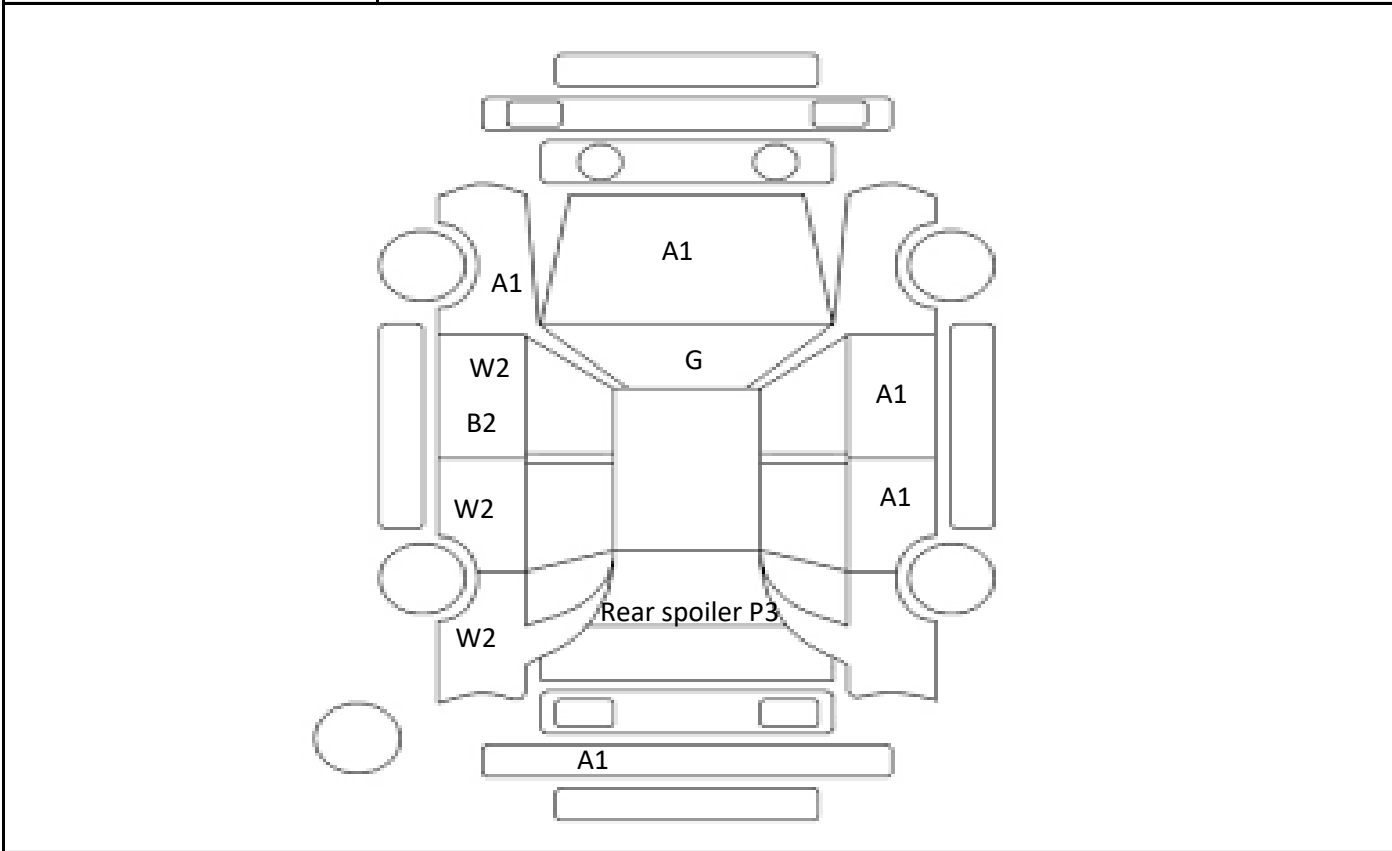

Car Number	Chassis Number
F04-C40	ZVW30-5744051

(Remark)

A(Scratch) U(Dent) S(Rust) W(Uneven paint) X(Crack) C(Corrode) P(Paint Faded)
 XX(Replacement) X(Replacement requires) G(Stone chip in the glass) Scale: 1 < 2 < 3 < 4