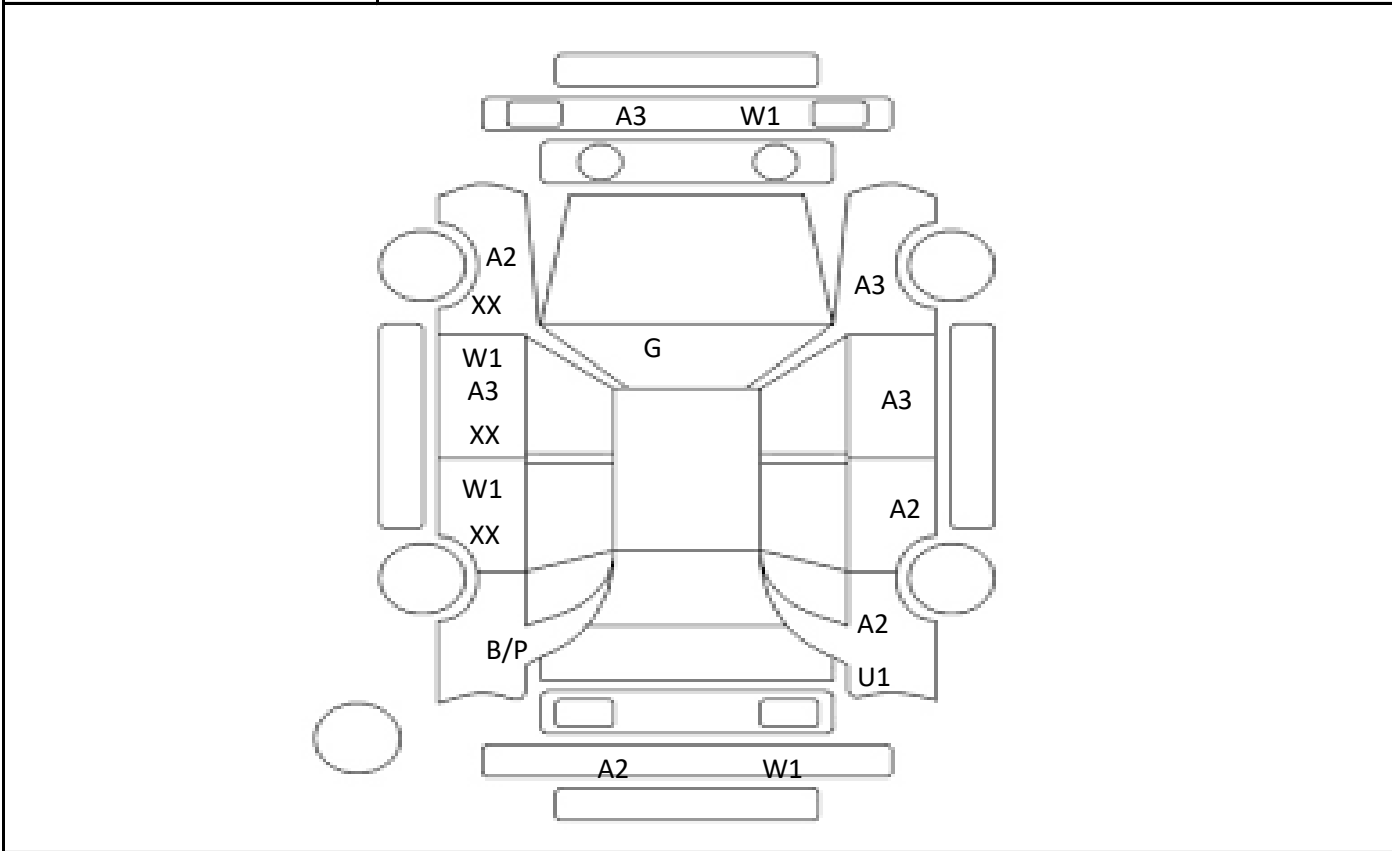

DATE
2024/3/22

Car Number	Chassis Number
F04-C18	AVU65-0027656

(Remark)

A(Scratch)    U(Dent)    S(Rust)    W(Uneven paint)    X(Crack)    C(Corrode)    P(Paint Faded)

XX(Replacement)    X(Replacement requires)    G(Stone chip in the glass)    Scale: 1 < 2 < 3 < 4