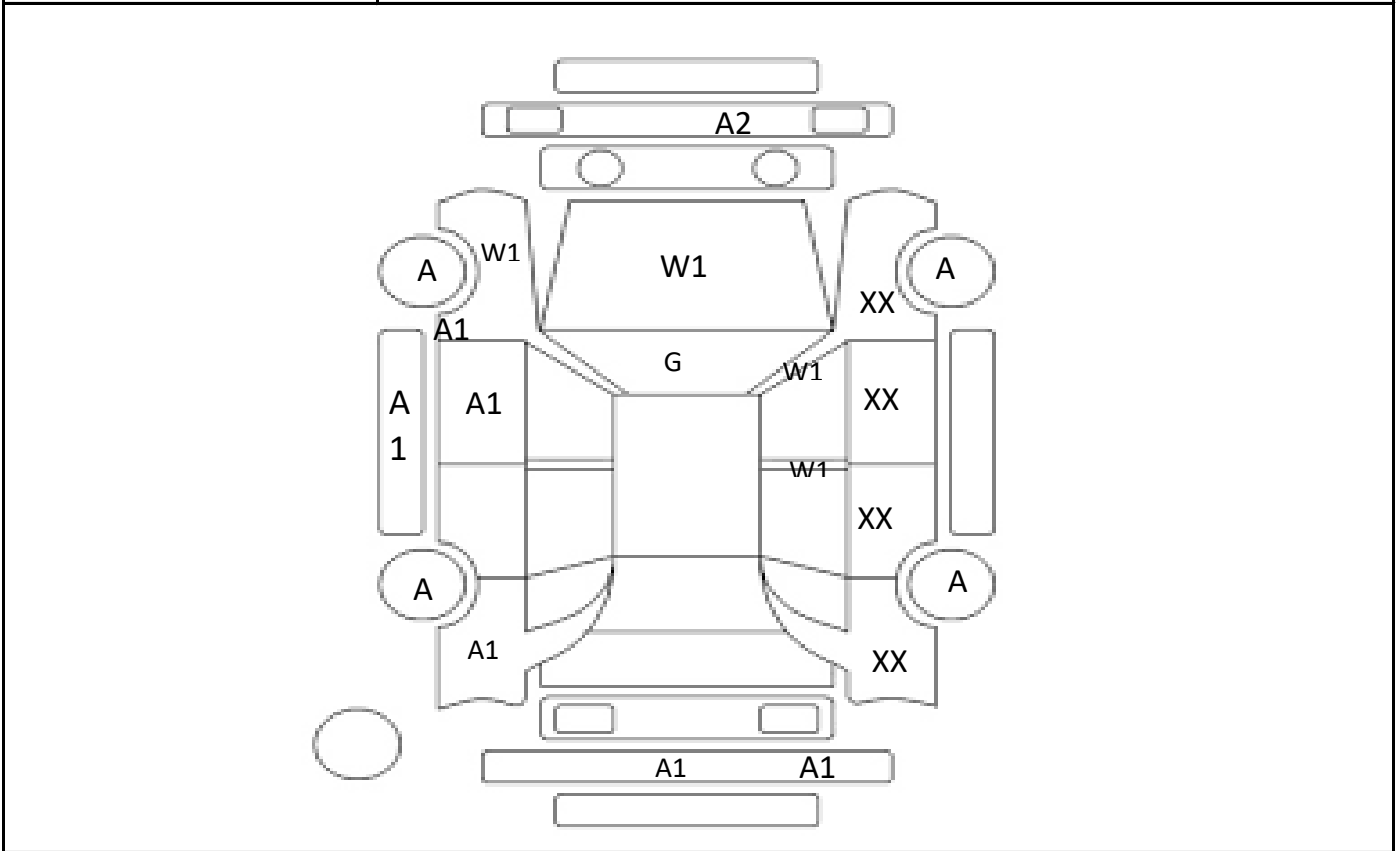

Car Number	Chassis Number
F04-B89	AXAH54--4007994

(Remark)

A(Scratch)      U(Dent)      S(Rust)      W(Uneven paint)      X(Crack)      C(Corrode)      P(Paint Faded)  
 XX(Replacement)      X(Replacement requires)      G(Stone chip in the glass)      Scale: 1 < 2 < 3 < 4