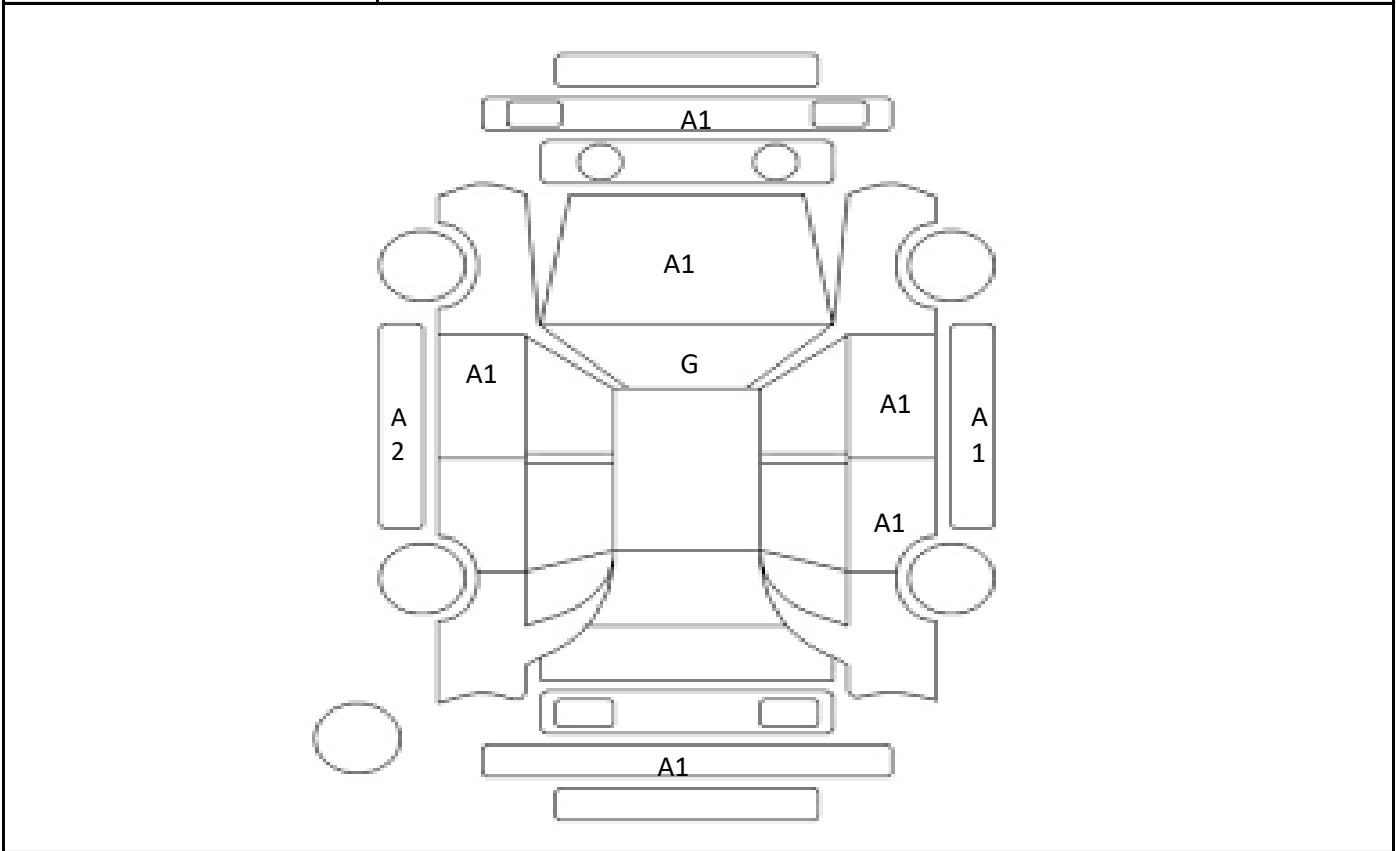

DATE
2024/3/15

Car Number	Chassis Number
F04-B87	ZVW55-8068052

(Remark)
 Pet smell

A(Scratch) U(Dent) S(Rust) W(Uneven paint) X(Crack) C(Corrode) P(Paint Faded)

XX(Replacement) X(Replacement requires) G(Stone chip in the glass) Scale: 1 < 2 < 3 < 4