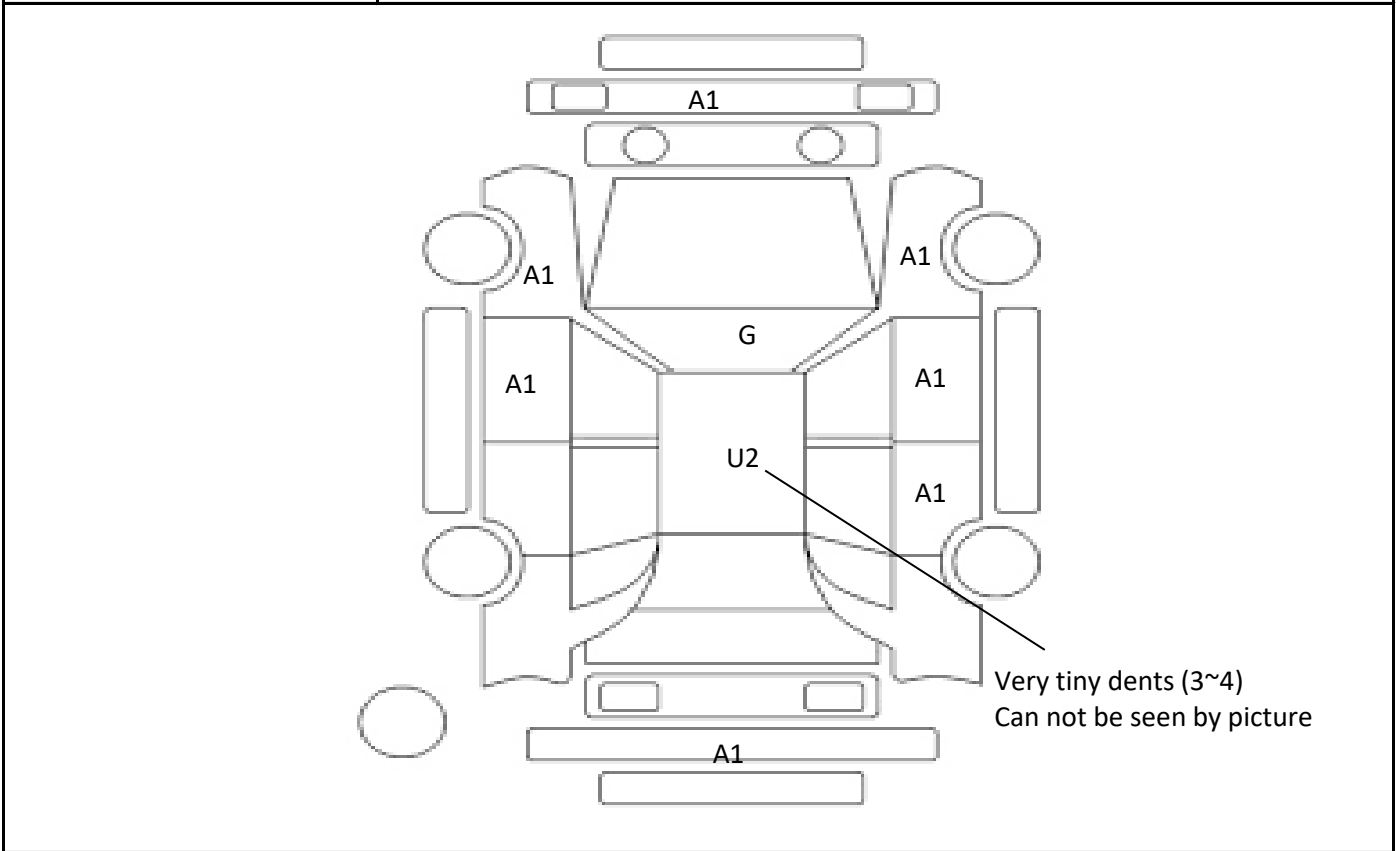

Car Number	Chassis Number
F03-D64	AXUH85-0001936

(Remark)

A(Scratch) U(Dent) S(Rust) W(Uneven paint) X(Crack) C(Corrode) P(Paint Faded)
 XX(Replacement) X(Replacement requires) G(Stone chip in the glass) Scale: 1 < 2 < 3 < 4