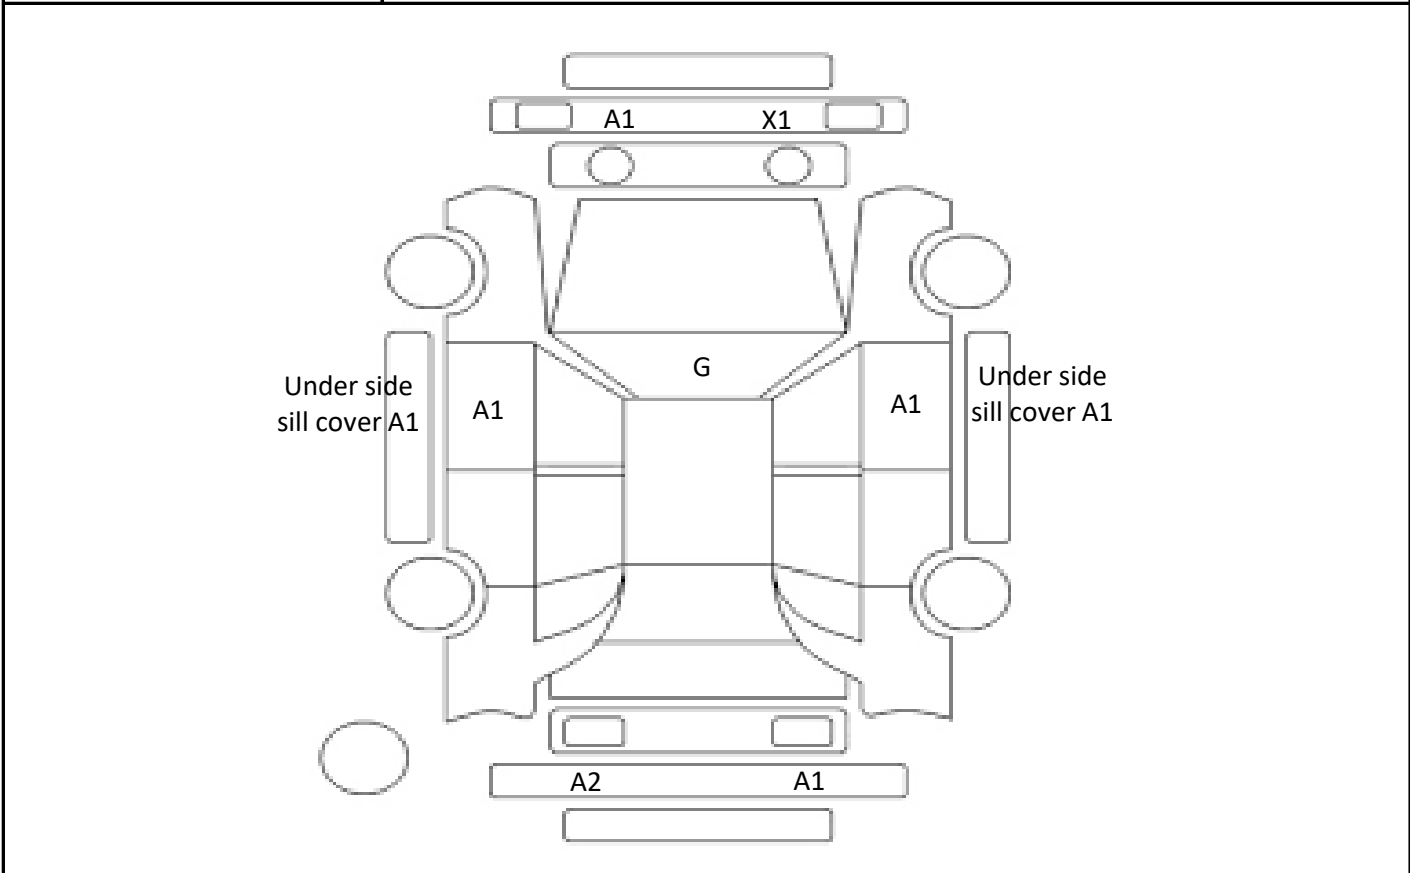

Car Number	Chassis Number
F03-C69	AWS215-6001120

(Remark)

A(Scratch) U(Dent) S(Rust) W(Uneven paint) X(Crack) C(Corrode) P(Paint Faded)
 XX(Replacement) X(Replacement requires) G(Stone chip in the glass) Scale: 1 < 2 < 3 < 4