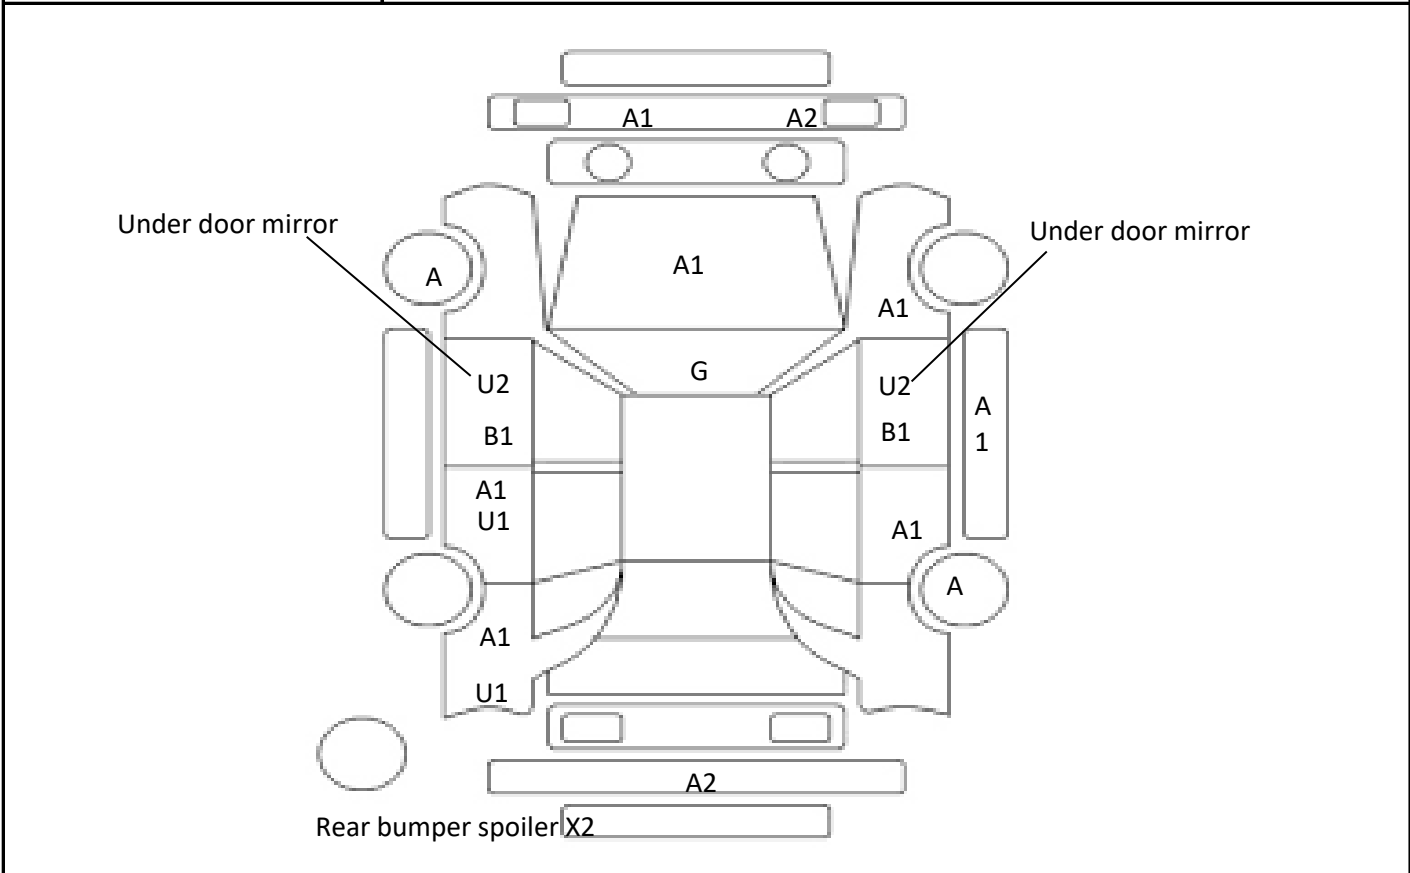

Car Number	Chassis Number
F03-C31	AWS210-6013479

(Remark)

A(Scratch)      U(Dent)      S(Rust)      W(Uneven paint)      X(Crack)      C(Corrode)      P(Paint Faded)  
 XX(Replacement)      X(Replacement requires)      G(Stone chip in the glass)      Scale: 1 < 2 < 3 < 4