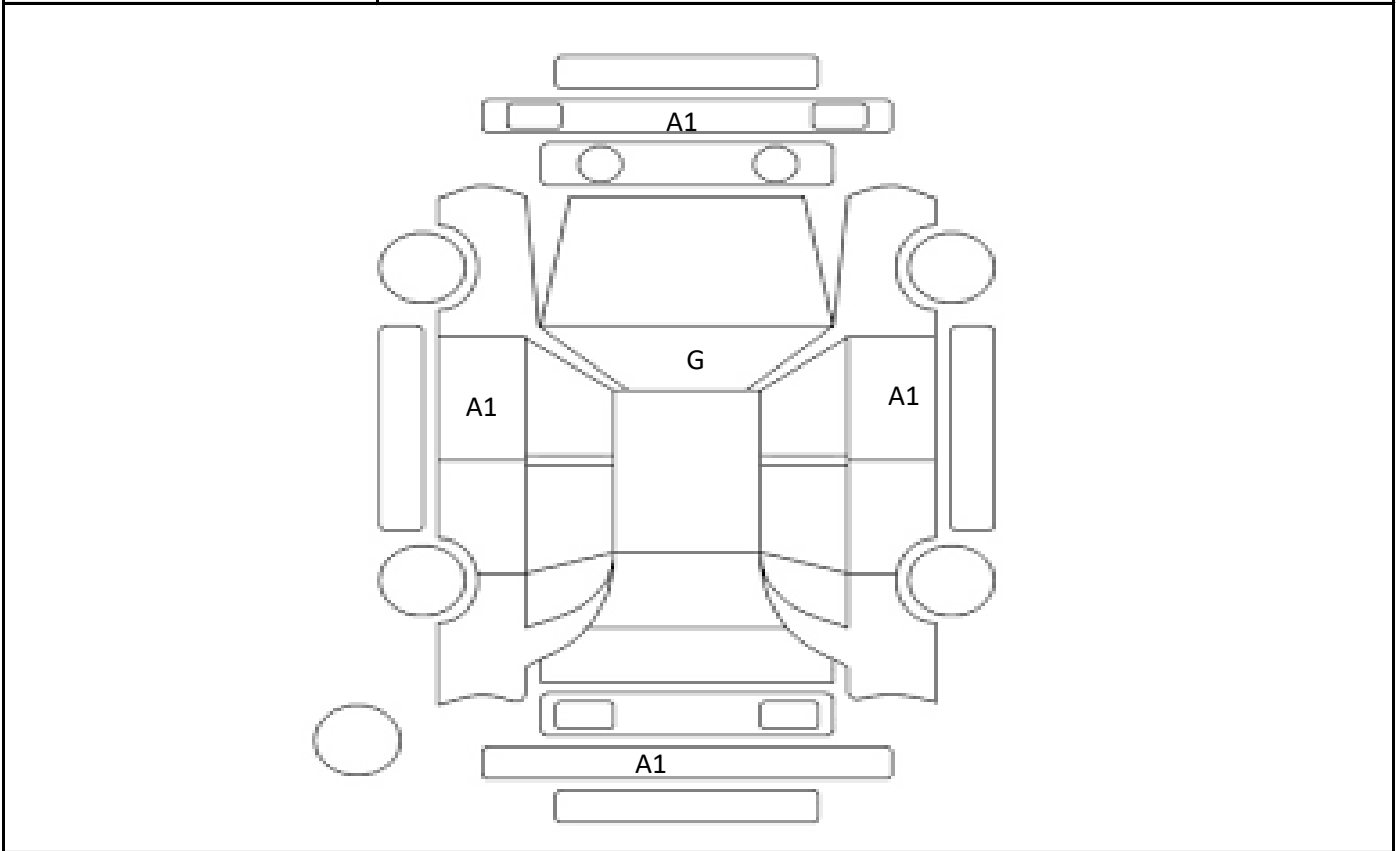

Car Number	Chassis Number
F02-D12	ZVW30-5556247

(Remark)

A(Scratch) U(Dent) S(Rust) W(Uneven paint) X(Crack) C(Corrode) P(Paint Faded)
 XX(Replacement) X(Replacement requires) G(Stone chip in the glass) Scale: 1 < 2 < 3 < 4