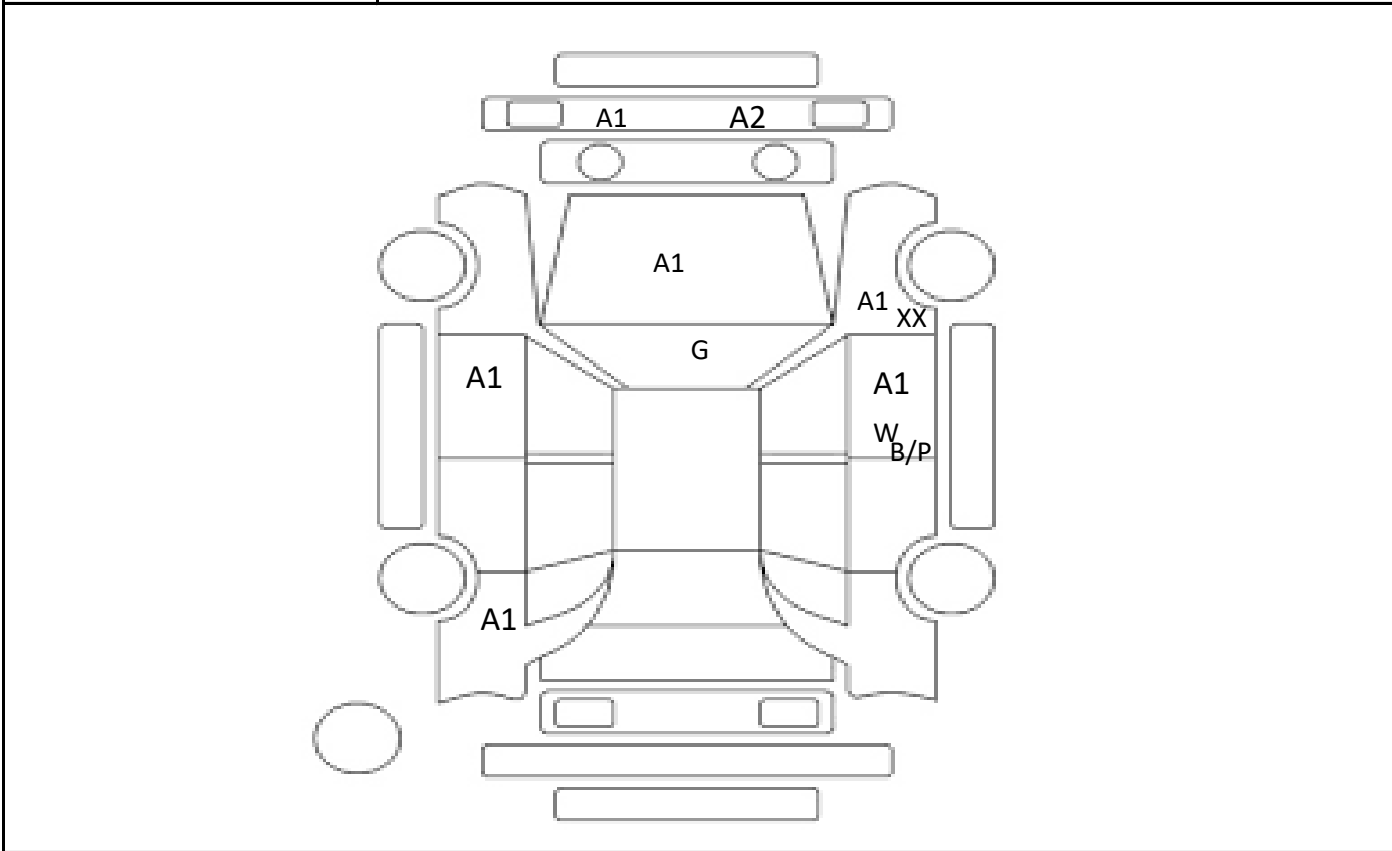

DATE
2024/2/15

Car Number	Chassis Number
F02-B68	ZVW41-3363468

(Remark)

A(Scratch) U(Dent) S(Rust) W(Uneven paint) X(Crack) C(Corrode) P(Paint Faded)
 XX(Replacement) X(Replacement requires) G(Stone chip in the glass) Scale: 1 < 2 < 3 < 4