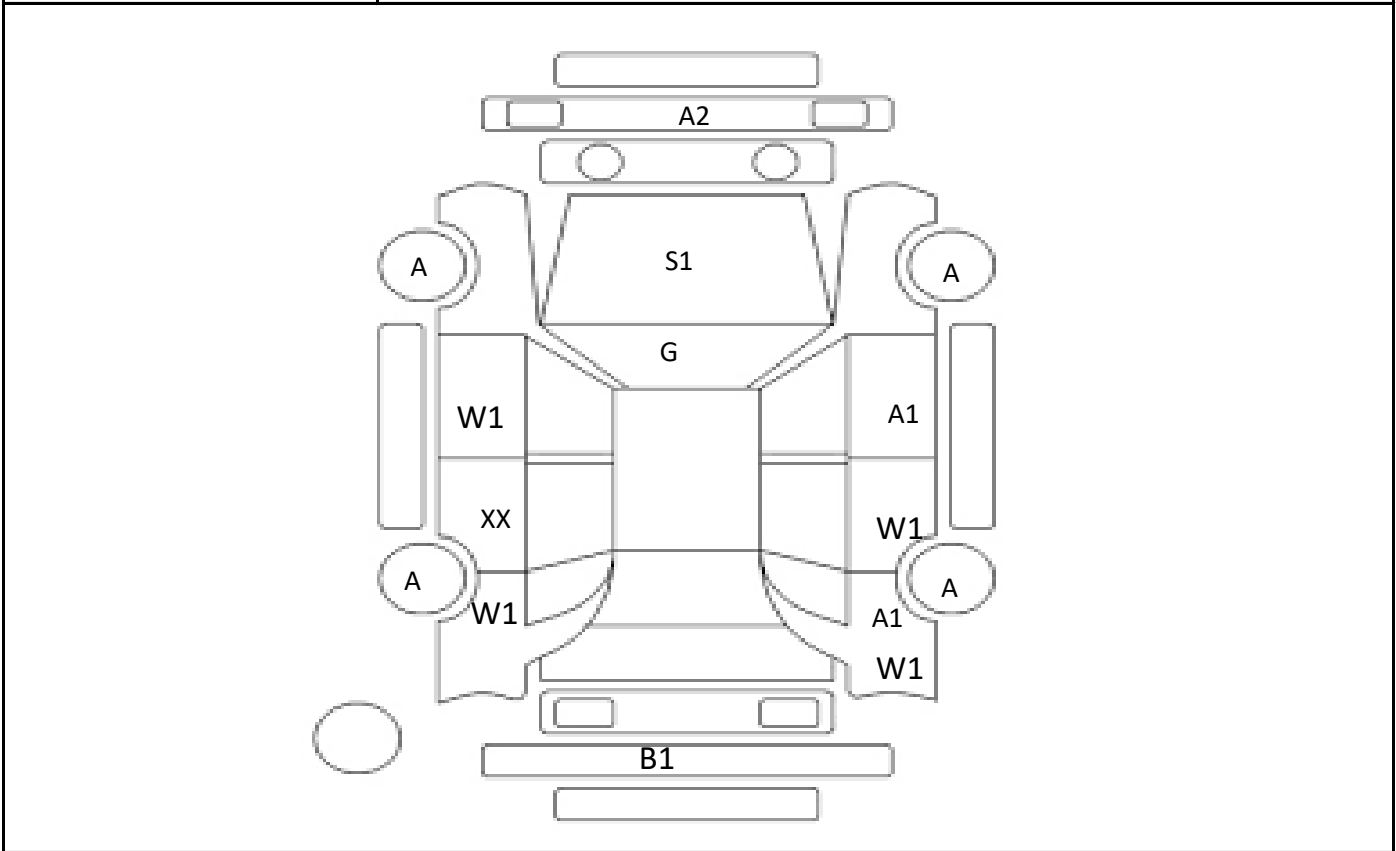

Car Number	Chassis Number
F01-B70	AWS210-6090919

(Remark)

A(Scratch) U(Dent) S(Rust) W(Uneven paint) X(Crack) C(Corrode) P(Paint Faded)
 XX(Replacement) X(Replacement requires) G(Stone chip in the glass) Scale: 1 < 2 < 3 < 4