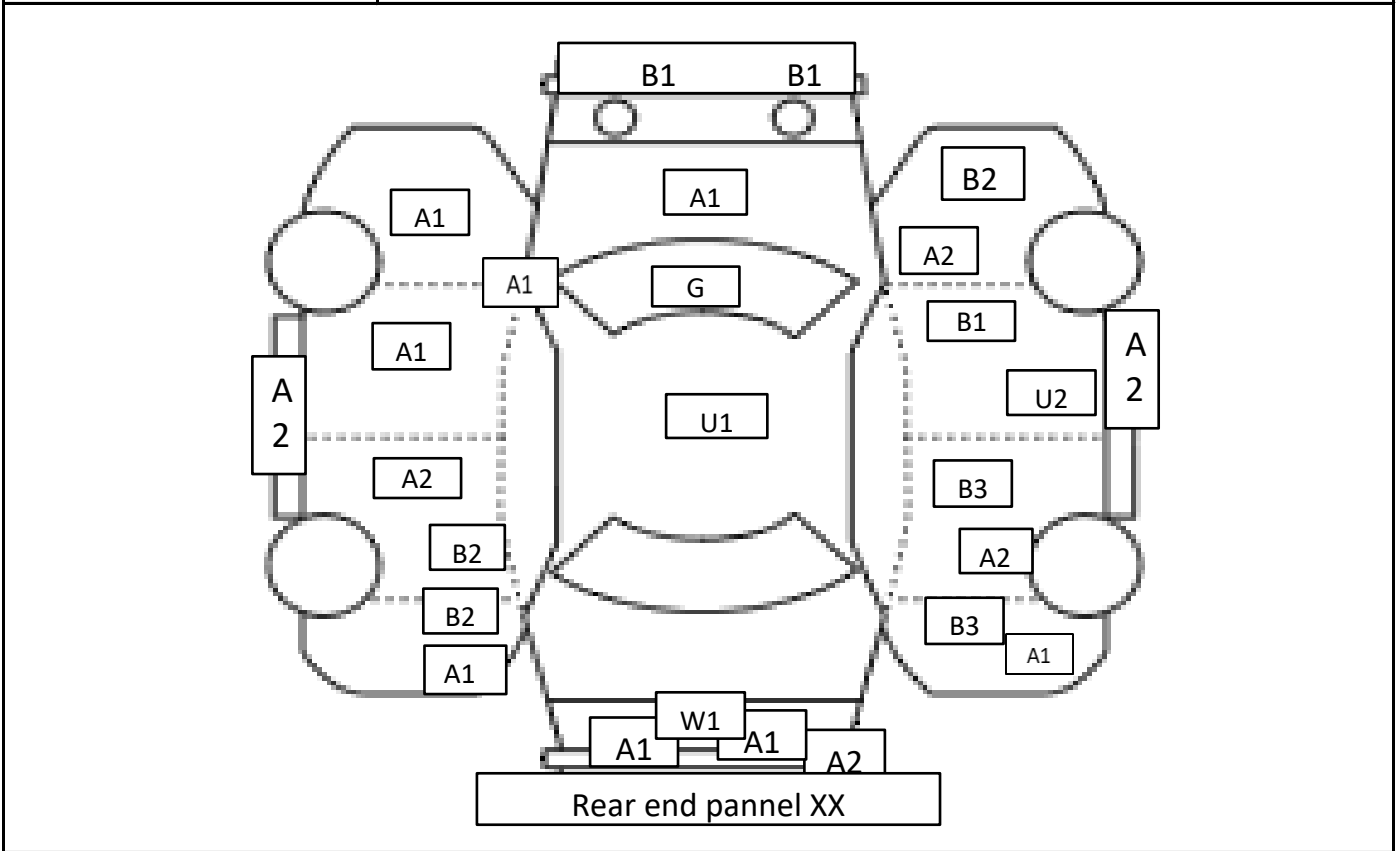

Car Number	Chassis Number
F01-B00	ZVW41-3072518

(Remark)

A(Scratch)    U(Dent)    S(Rust)    W(Uneven paint)    X(Crack)    C(Corrode)    P(Paint Faded)  
 XX(Replacement)    X(Replacement requires)    G(Stone chip in the glass)    Scale: 1 < 2 < 3 < 4