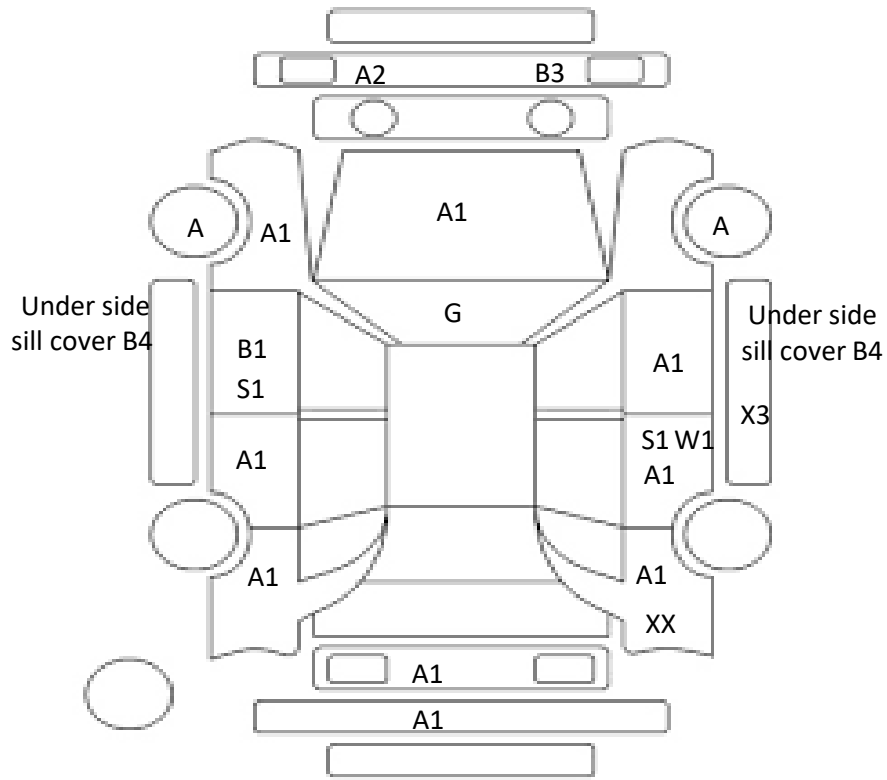

Car Number	Chassis Number
F00-C74	ZVW30-1084964

(Remark)

A(Scratch) U(Dent) S(Rust) W(Uneven paint) X(Crack) C(Corrode) P(Paint Faded)
 XX(Replacement) X(Replacement requires) G(Stone chip in the glass) Scale: 1 < 2 < 3 < 4