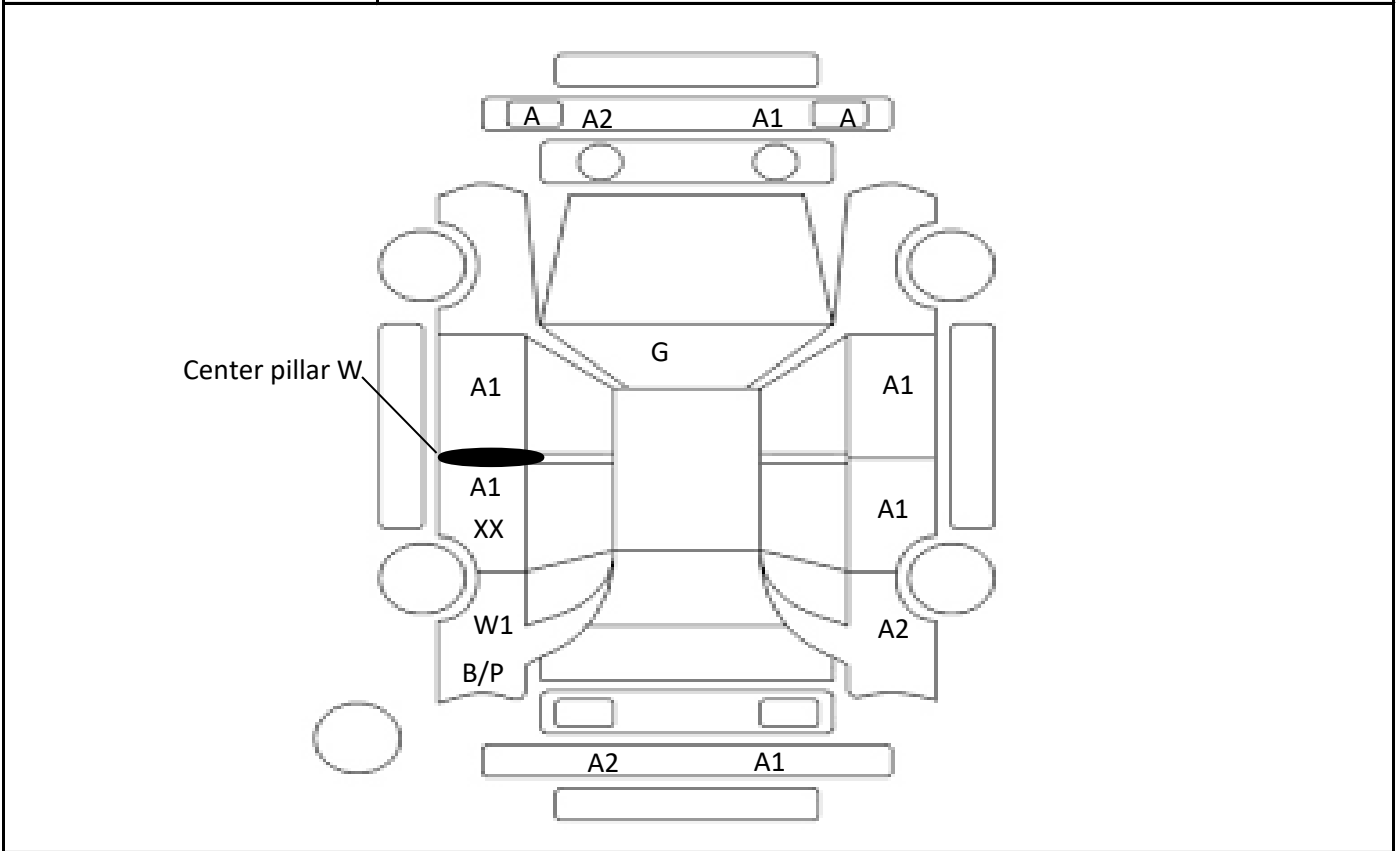

Car Number	Chassis Number
F00-C69	NHW20-7710939

(Remark)

A(Scratch) U(Dent) S(Rust) W(Uneven paint) X(Crack) C(Corrode) P(Paint Faded)
 XX(Replacement) X(Replacement requires) G(Stone chip in the glass) Scale: 1 < 2 < 3 < 4