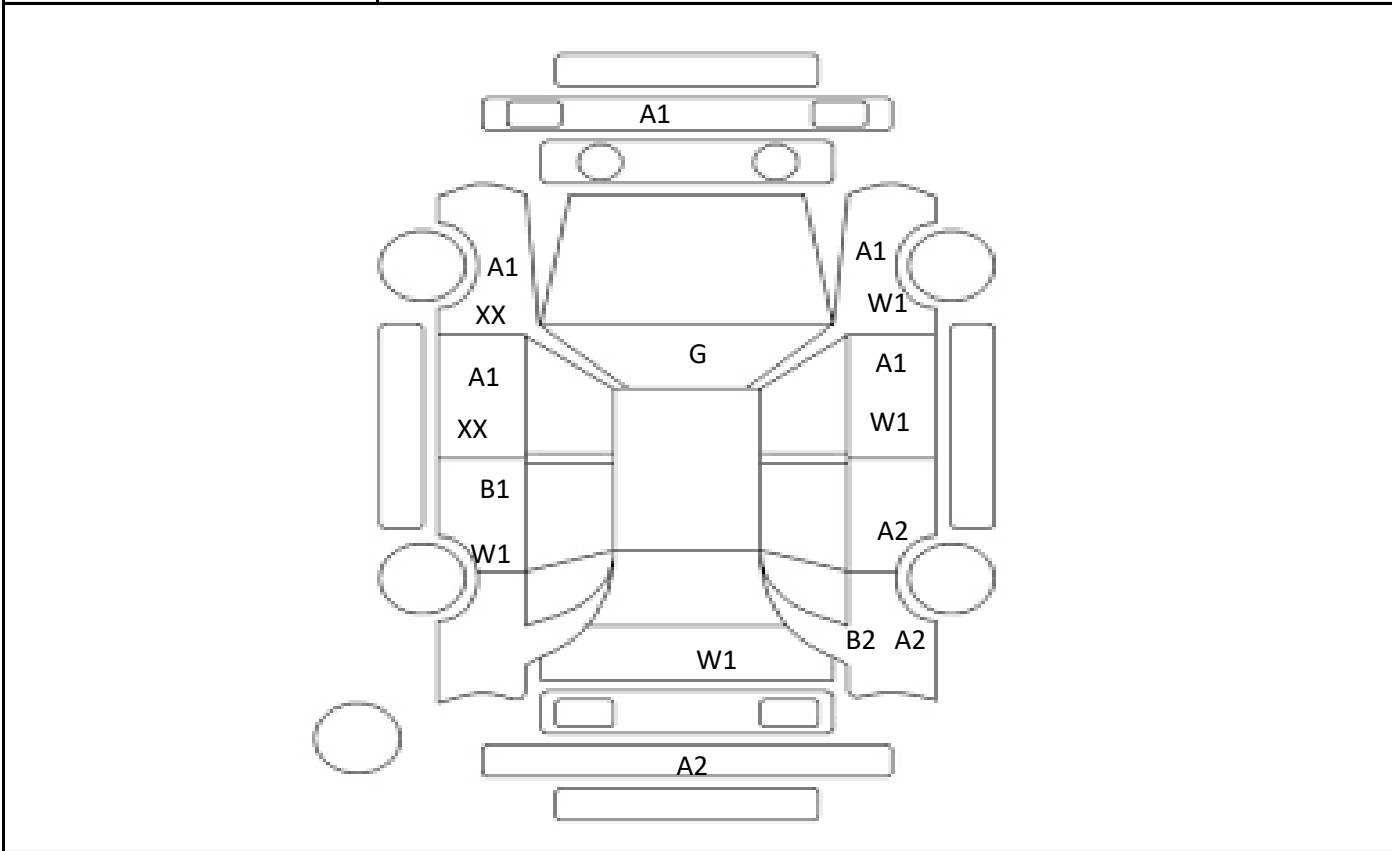

DATE
2024/3/16

Car Number	Chassis Number
F00-C56	ZVW41-3389664

(Remark)

A(Scratch) U(Dent) S(Rust) W(Uneven paint) X(Crack) C(Corrode) P(Paint Faded)

XX(Replacement) X(Replacement requires) G(Stone chip in the glass) Scale: 1 < 2 < 3 < 4