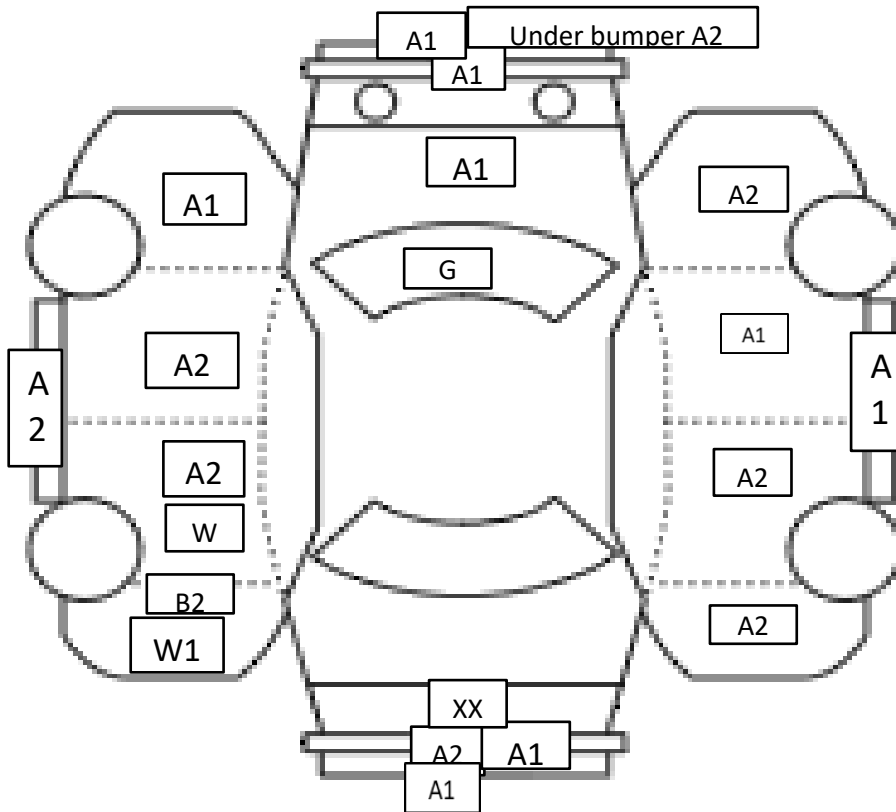

Car Number	Chassis Number
F00-B03	AWS210-6024340

(Remark)

A(Scratch) U(Dent) S(Rust) W(Uneven paint) X(Crack) C(Corrode) P(Paint Faded)
 XX(Replacement) X(Replacement requires) G(Stone chip in the glass) Scale: 1 < 2 < 3 < 4