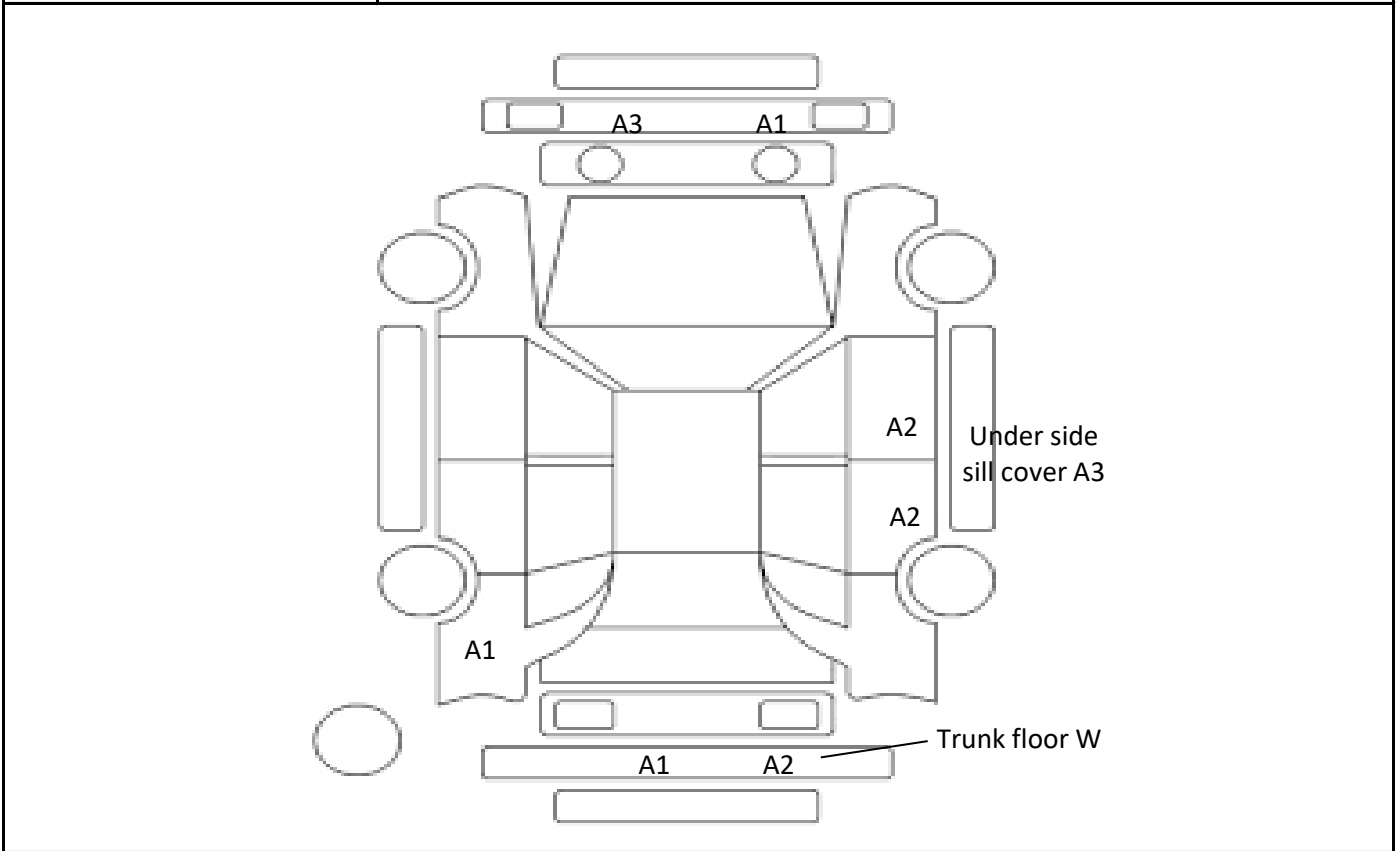

Car Number	Chassis Number
F16-C84	ZVW30-1278140

(Remark)

A(Scratch) U(Dent) S(Rust) W(Uneven paint) X(Crack) C(Corrode) P(Paint Faded)
 XX(Replacement) X(Replacement requires) G(Stone chip in the glass) Scale: 1 < 2 < 3 < 4