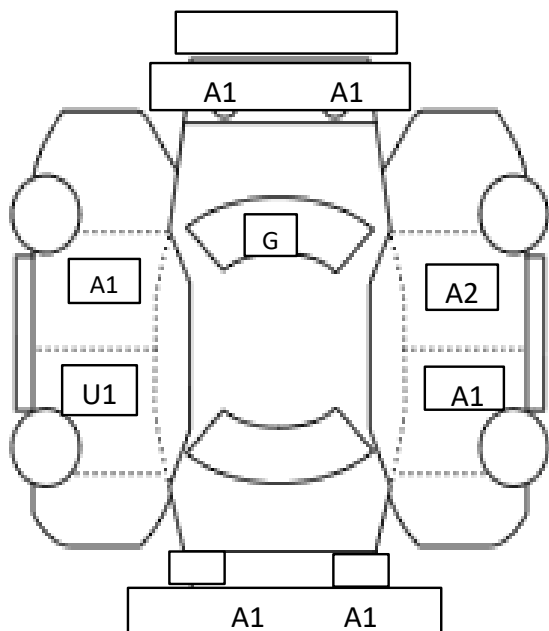

MAKE			MODEL			GRADE		
Toyota			AQUA			S		
YEAR	CC	FUEL	KMS	TRANS.	EXT. COLOR	INT. COLOR		
2017	1500	HV	98,821	(AT) MT	Silver	Black		
MODEL CODE				CHASSIS NO.				
DAA-NHP10				NHP10-6650633				

MECHANICAL, ELECTRICAL & RUST

1	OIL LEAK	(GOOD)	FAIL		5	POWER MIRROR	(GOOD)	FAIL	NONE
2	ENGINE	(GOOD)	FAIL		6	POWER WINDOW	(GOOD)	FAIL	NONE
3	RUST UNDERNEATH	(GOOD)	FAIL		7	AIR CONDITIONER	(GOOD)	FAIL	NONE
4	RUST OTHERS	(GOOD)	FAIL		8	WARNING LAMP	(GOOD)	FAIL	

INTERIOR

9	ROOF LINER	(GOOD)	FAIL	LOSE	RIP	
10	DOOR TRIM	(GOOD)	FAIL	LOSE	RIP	
11	DASH BOARD	(GOOD)	FAIL	CRACK	LIFTING	
12	SEATS	(GOOD)	FAIL	DIRT	RIP	CIGARETTE MARK
13	ROOM CONDITION	(GOOD)	FAIL	RIP	CIGARETTE SMELL	PET SMELL

OPTIONS

AIRBAGS	2	KEY	2	AW SIZE		TAKATA AIRBAG	YES (NO)	RECALL DONE	
STABILITY CONTROL	✓	CRUISE CONTROL		SUN ROOF		BACK CAMERA		POWER SLIDING DOOR	L / R

(Remark)

PCS:◎ LDA:◎ AHB:◎

A (Scratch)
Y (Crack)
XX (Replacement)

U (Dent)
C (Corrode)

d (Dimple)
P (Paint Faded)
X (Replacement requires)

md (Many Dimples)
W (Uneven paint)

S (Rust)