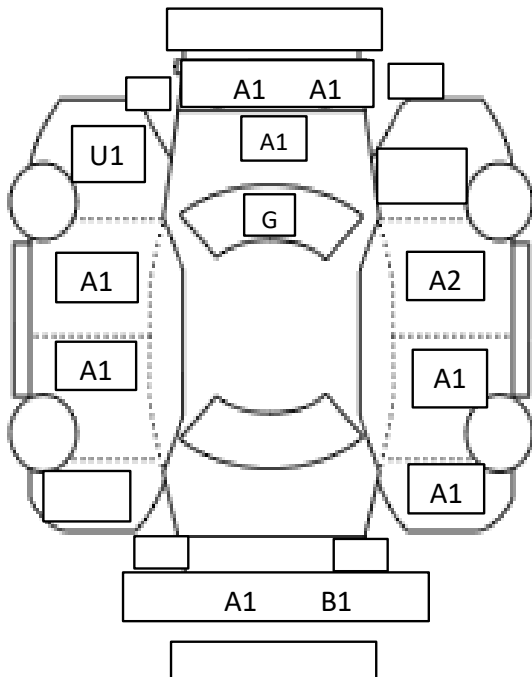

MAKE			MODEL			GRADE		
Toyota			Corolla Fielder			HYBRID G		
YEAR	CC	FUEL	KMS	TRANS.	EXT. COLOR	INT. COLOR		
2017	1500	HV	120,567	AT MT	Light Blue	Black		
MODEL CODE				CHASSIS NO.				
DAA-NKE165G				NKE165-7154530				

MECHANICAL, ELECTRICAL & RUST

1	OIL LEAK	GOOD	FAIL		5	POWER MIRROR	GOOD	FAIL	NONE
2	ENGINE	GOOD	FAIL		6	POWER WINDOW	GOOD	FAIL	NONE
3	RUST UNDERNEATH	GOOD	FAIL		7	AIR CONDITIONER	GOOD	FAIL	NONE
4	RUST OTHERS	GOOD	FAIL		8	WARNING LAMP	GOOD	FAIL	

INTERIOR

9	ROOF LINER	GOOD	FAIL	LOSE	RIP	
10	DOOR TRIM	GOOD	FAIL	LOSE	RIP	
11	DASH BOARD	GOOD	FAIL	CRACK	LIFTING	
12	SEATS	GOOD	FAIL	DIRT	RIP	CIGARETTE MARK
13	ROOM CONDITION	GOOD	FAIL	RIP	CIGARETTE SMELL	PET SMELL

OPTIONS

AIRBAGS	6	KEY	2	AW SIZE		TAKATA AIRBAG	YES / NO	RECALL DONE	
STABILITY CONTROL	✓	CRUISE CONTROL		SUN ROOF		BACK CAMERA		POWER SLIDING DOOR	L / R

(Remark)

A (Scratch)
Y (Crack)
XX (Replacement)

U (Dent)
C (Corrode)

d (Dimple)
P (Paint Faded)
X (Replacement requires)

md (Many Dimples)
W (Uneven paint)

S (Rust)