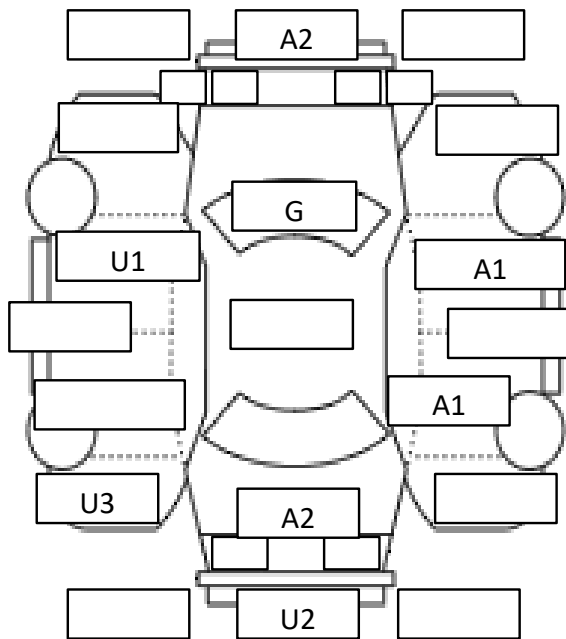

## MECHANICAL, ELECTRICAL &amp; RUST

1	OIL LEAK	(GOOD)	FAIL		5	POWER MIRROR	(GOOD)	FAIL	NONE
2	ENGINE	(GOOD)	FAIL		6	POWER WINDOW	(GOOD)	FAIL	NONE
3	RUST UNDERNEATH	(GOOD)	FAIL		7	AIR CONDITIONER	(GOOD)	FAIL	NONE
4	RUST OTHERS	(GOOD)	FAIL		8	WARNING LAMP	(GOOD)	FAIL	

## INTERIOR

9	ROOF LINER	(GOOD)	FAIL	LOSE	RIP	
10	DOOR TRIM	(GOOD)	FAIL	LOSE	RIP	
11	DASH BOARD	(GOOD)	FAIL	CRACK	LIFTING	
12	SEATS	(GOOD)	FAIL	DIRT	RIP	CIGARETTE MARK
13	ROOM CONDITION	(GOOD)	FAIL	RIP	CIGARETTE SMELL	PET SMELL

## OPTIONS

AIRBAGS	<b>6</b>	KEY	<b>1</b>	AW SIZE		TAKATA AIRBAG	YES / <b>NO</b>	RECALL DONE	
STABILITY CONTROL	<b>✓</b>	CRUISE CONTROL		SUN ROOF		BACK CAMERA		POWER SLIDING DOOR	L / R

(Remark)

 A (Scratch)  
Y (Crack)  
XX (Replacement)