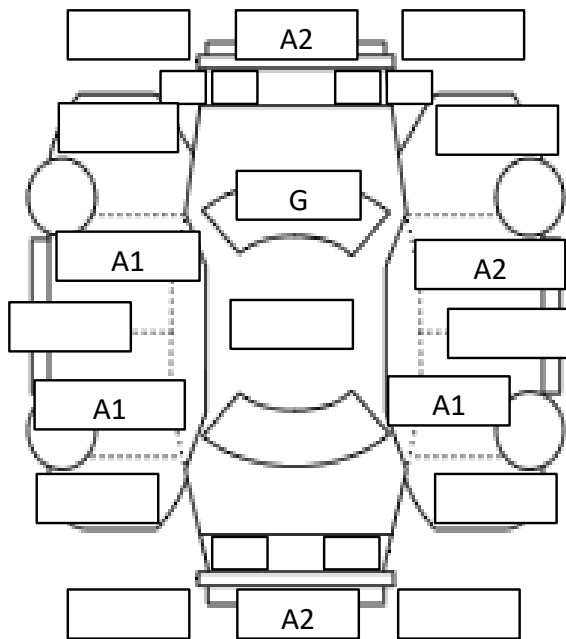

MAKE			MODEL			GRADE		
Toyota			Corolla Fielder			HYBRID With Seat Heater		
YEAR	CC	FUEL	KMS	TRANS.	EXT. COLOR	INT. COLOR		
2015	1500	HV	119,925	AT·MT	Blue	Black		
MODEL CODE				CHASSIS NO.				
DAA-NKE165G				NKE165-7102106				

MECHANICAL, ELECTRICAL & RUST

1	OIL LEAK	GOOD	FAIL		5	POWER MIRROR	GOOD	FAIL	NONE
2	ENGINE	GOOD	FAIL		6	POWER WINDOW	GOOD	FAIL	NONE
3	RUST UNDERNEATH	GOOD	FAIL		7	AIR CONDITIONER	GOOD	FAIL	NONE
4	RUST OTHERS	GOOD	FAIL		8	WARNING LAMP	GOOD	FAIL	

INTERIOR

9	ROOF LINER	GOOD	FAIL	LOSE	RIP	
10	DOOR TRIM	GOOD	FAIL	LOSE	RIP	
11	DASH BOARD	GOOD	FAIL	CRACK	LIFTING	
12	SEATS	GOOD	FAIL	DIRT	RIP	CIGARETTE MARK
13	ROOM CONDITION	GOOD	FAIL	RIP	CIGARETTE SMELL	PET SMELL

OPTIONS

AIRBAGS	6	KEY	1	AW SIZE	15in.	TAKATA AIRBAG	YES	NO	RECALL DONE	
STABILITY CONTROL	✓	CRUISE CONTROL		SUN ROOF		BACK CAMERA	✓		POWER SLIDING DOOR	L / R

(Remark)

A (Scratch)
Y (Crack)
XX (Replacement)

U (Dent)
C (Corrode)

d (Dimple)
P (Paint Faded)
X (Replacement requires)

md (Many Dimples)
W (Uneven paint)

S (Rust)