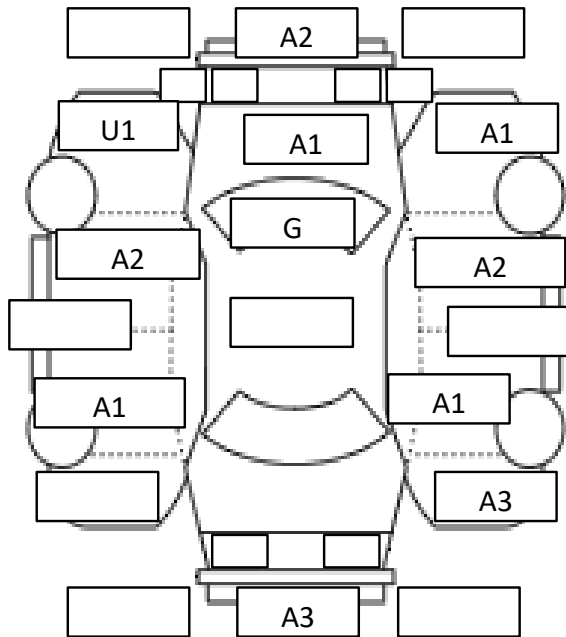

MAKE			MODEL			GRADE		
Toyota			Corolla Fielder			HYBRID		
YEAR	CC	FUEL	KMS	TRANS.	EXT. COLOR	INT. COLOR		
2017	1500	HV	93,005	AT·MT	Silver	Black		
MODEL CODE				CHASSIS NO.				
DAA-NKE165G				NKE165-8051008				

MECHANICAL, ELECTRICAL & RUST

1	OIL LEAK	GOOD	FAIL		5	POWER MIRROR	GOOD	FAIL	NONE
2	ENGINE	GOOD	FAIL		6	POWER WINDOW	GOOD	FAIL	NONE
3	RUST UNDERNEATH	GOOD	FAIL		7	AIR CONDITIONER	GOOD	FAIL	NONE
4	RUST OTHERS	GOOD	FAIL		8	WARNING LAMP	GOOD	FAIL	

INTERIOR

9	ROOF LINER	GOOD	FAIL	LOSE	RIP	
10	DOOR TRIM	GOOD	FAIL	LOSE	RIP	
11	DASH BOARD	GOOD	FAIL	CRACK	LIFTING	
12	SEATS	GOOD	FAIL	DIRT	RIP	CIGARETTE MARK
13	ROOM CONDITION	GOOD	FAIL	RIP	CIGARETTE SMELL	PET SMELL

OPTIONS

AIRBAGS	6	KEY	2	AW SIZE	15in.	TAKATA AIRBAG	YES	NO	RECALL DONE
STABILITY CONTROL	✓	CRUISE CONTROL		SUN ROOF		BACK CAMERA	✓		POWER SLIDING DOOR
									L / R

(Remark)

A (Scratch)
Y (Crack)
XX (Replacement)

U (Dent)
C (Corrode)

d (Dimple)
P (Paint Faded)
X (Replacement requires)

md (Many Dimples)
W (Uneven paint)

S (Rust)